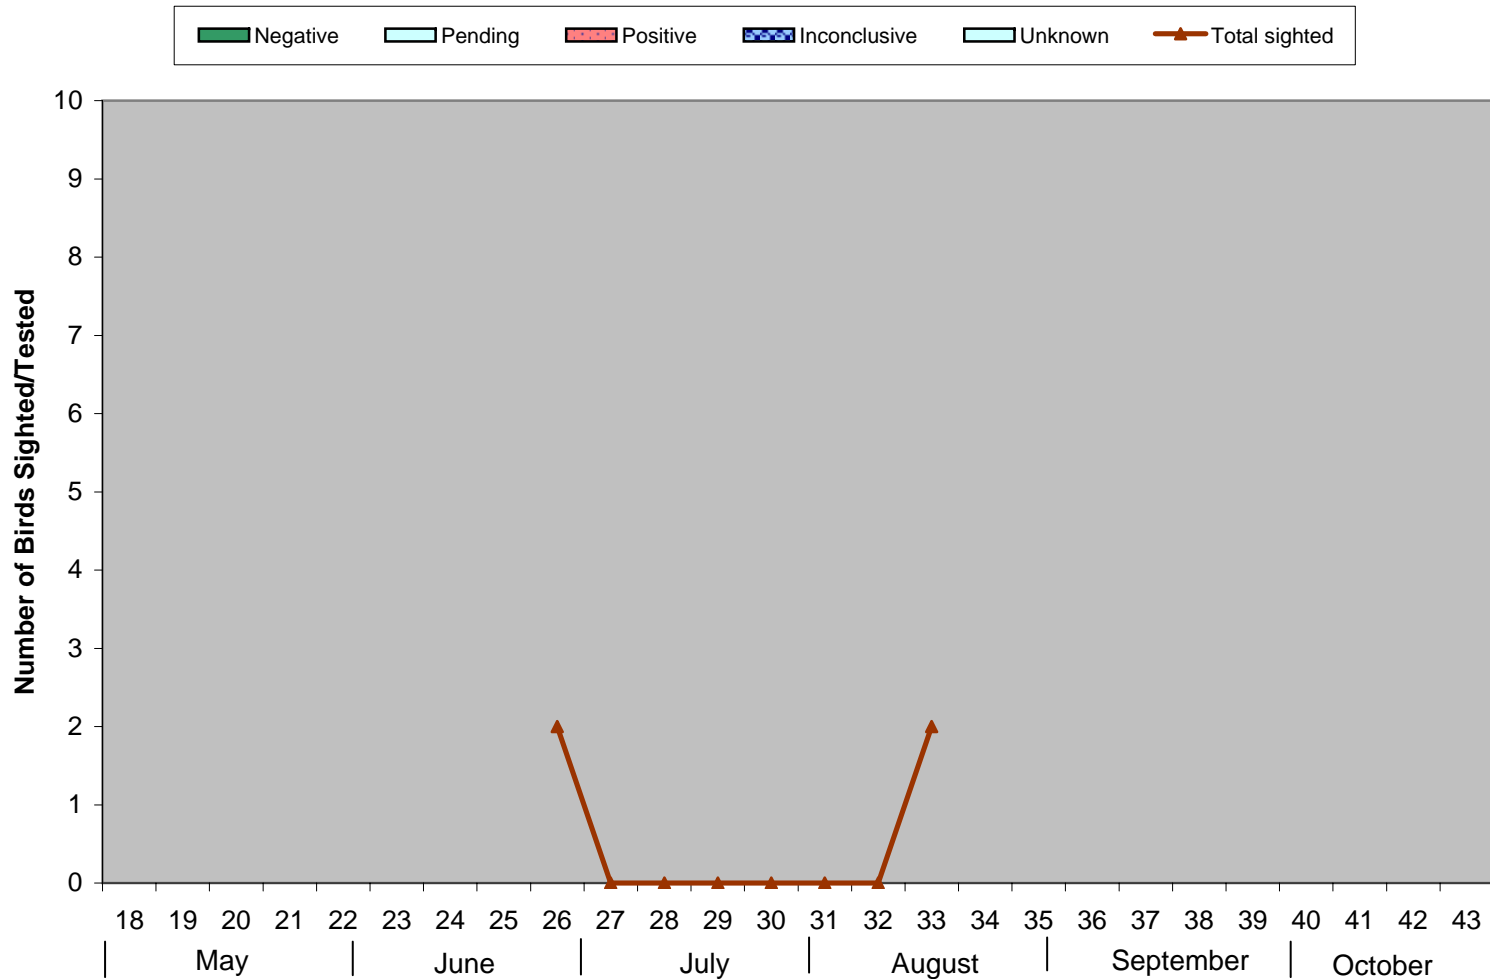

Comparison of Number of Birds Sighted and Birds Tested in Northwest, 2008

Bar Graph - Birds Tested n=(0)

Line Graph - Birds Sighted n=(4)

Week Number

Data up to and including Oct 4, 2008

Weeks run Sunday to Saturday

*0 birds submitted without data found;