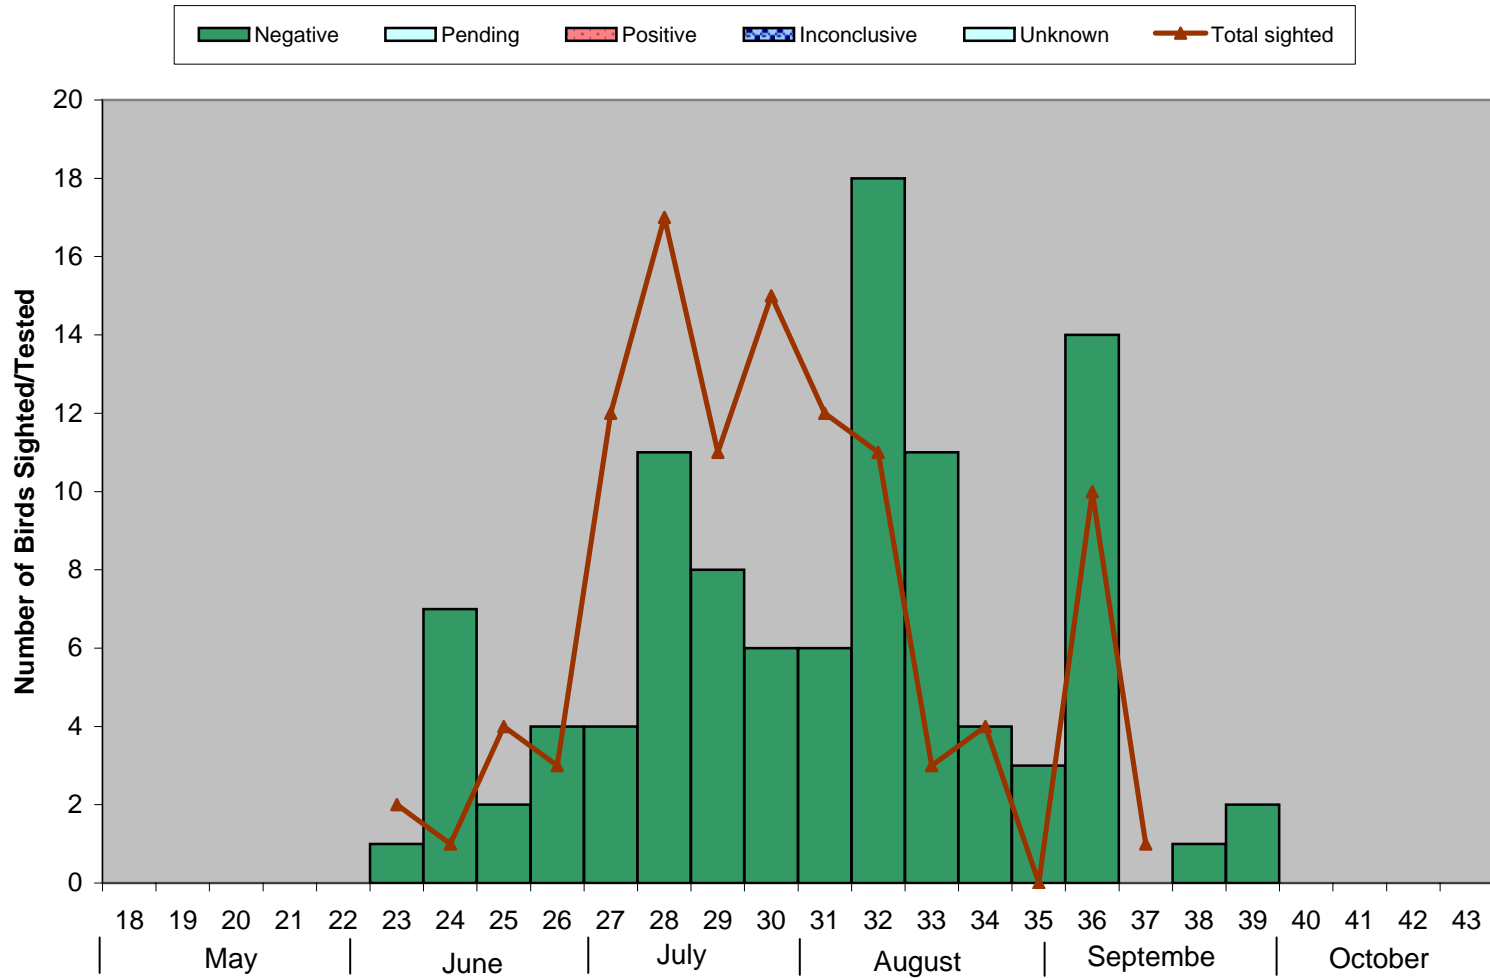

Comparison of Number of Birds Sighted and Birds Tested in Fraser East, 2007

Bar Graph - Birds Tested n=(102)

Week Number

Line Graph - Birds Sighted n=(106)

Data up to and including Oct 6, 2007

*0 birds submitted without data found;

Weeks run Sunday to Saturday