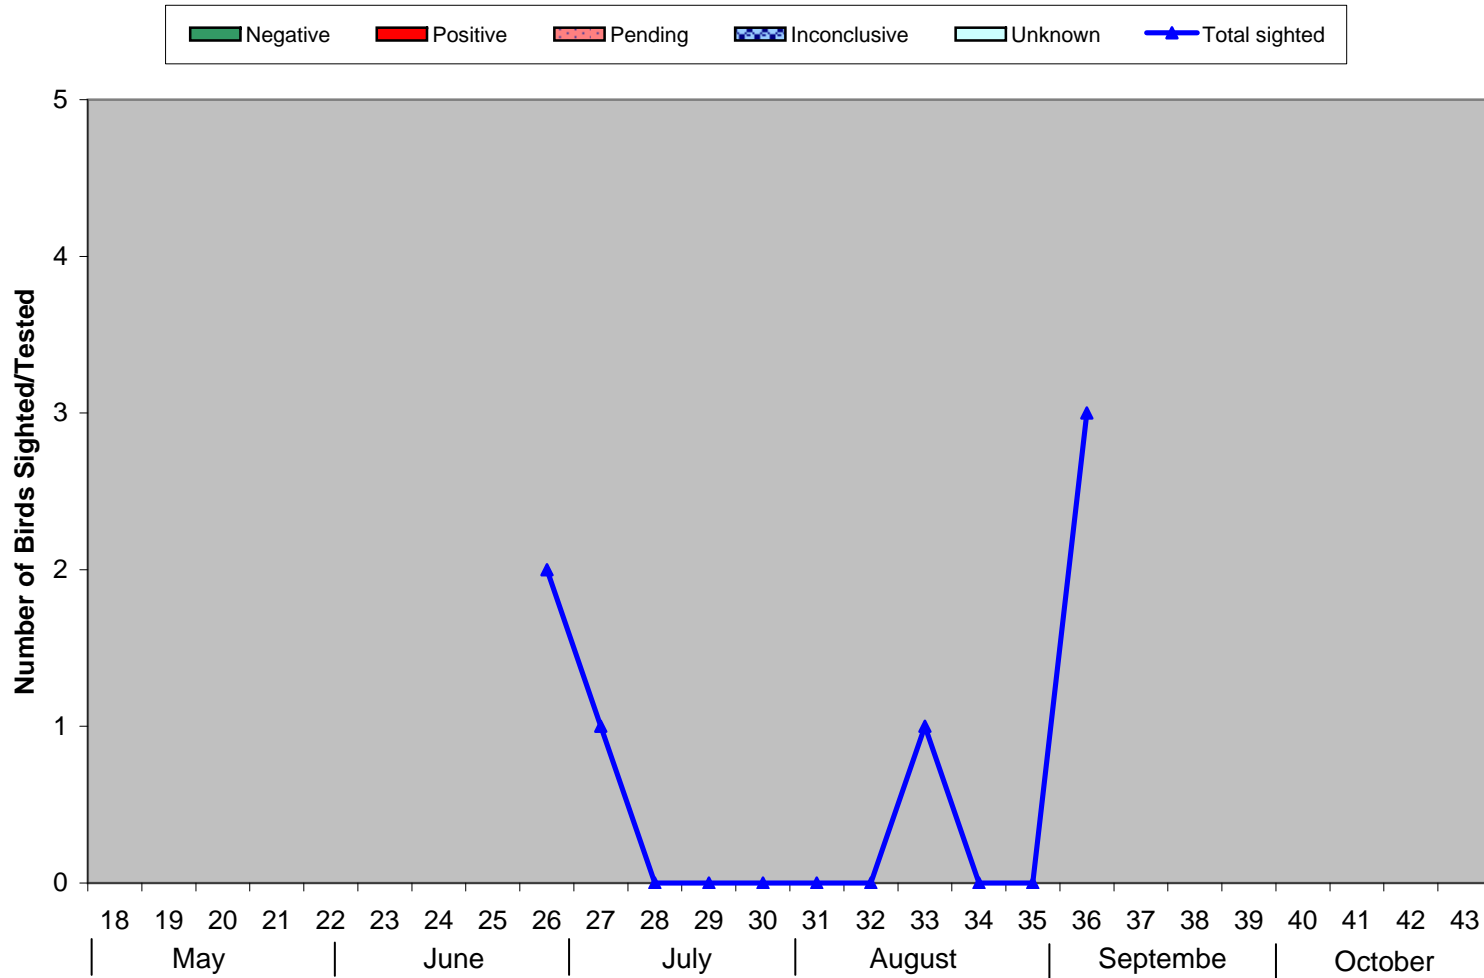

Comparison of Number of Birds Sighted and Birds Tested in Nothern Interior, 2009

Bar Graph - Birds Tested n=(0)

Line Graph - Birds Sighted n=(7)

Week Number

Data up to and including Oct 2, 2010

Weeks run Sunday to Saturday

*0 birds submitted without data found;