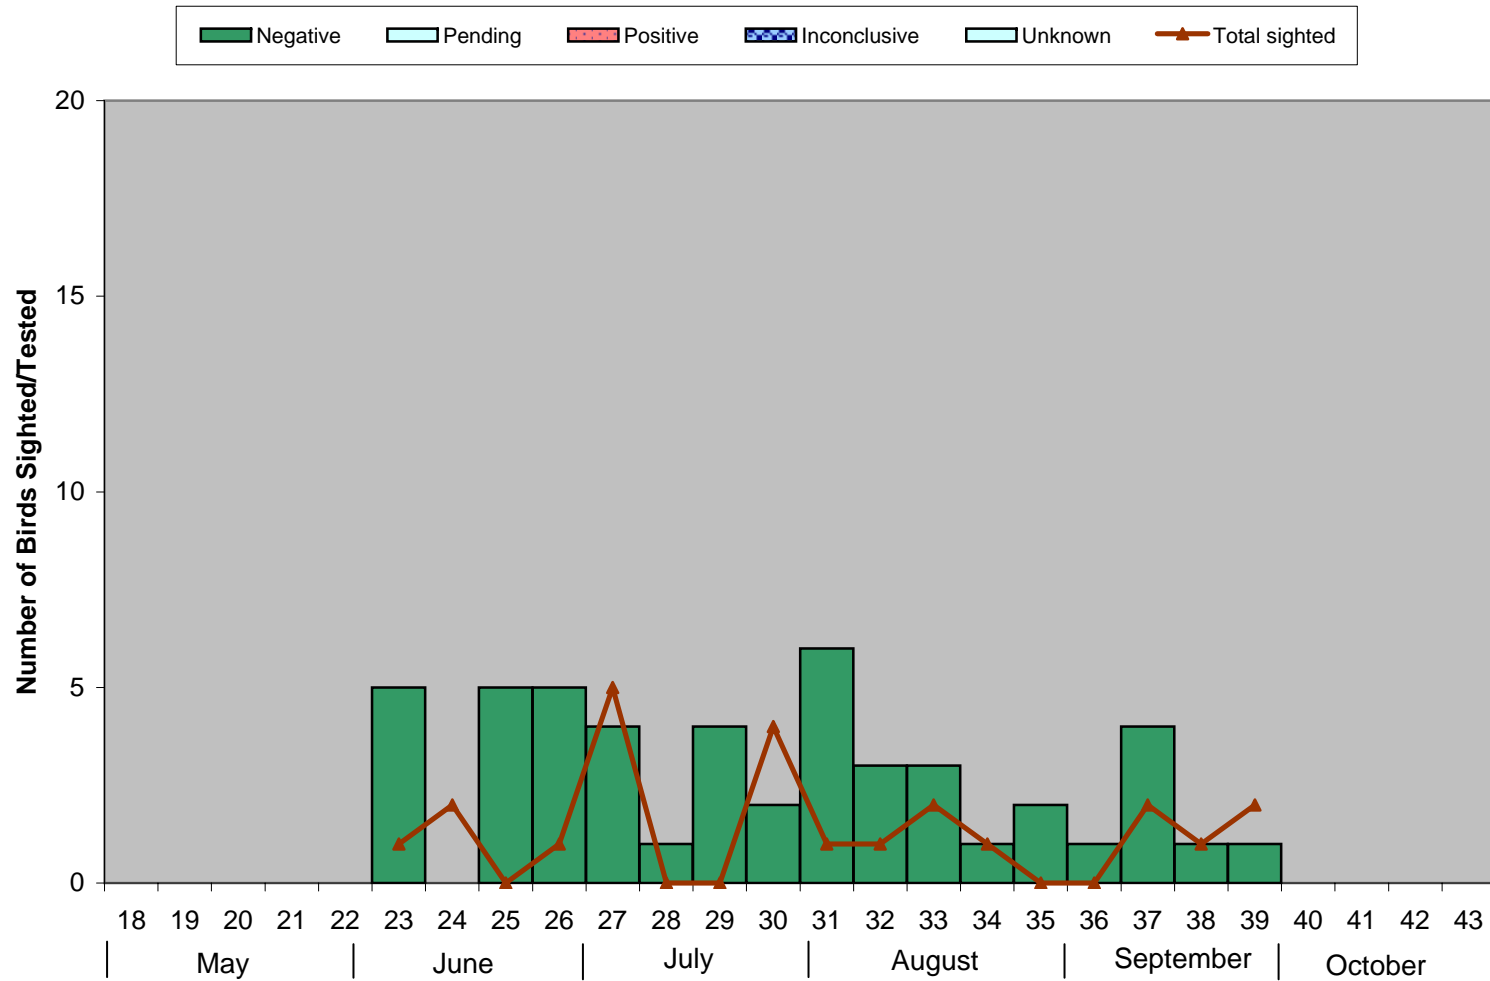

Comparison of Number of Birds Sighted and Birds Tested in South Vancouver Island, 2008

Bar Graph - Birds Tested n=(48)

Line Graph - Birds Sighted n=(23)

Week Number

Data up to and including Oct 4, 2008

Weeks run Sunday to Saturday

*0 birds submitted without data found;