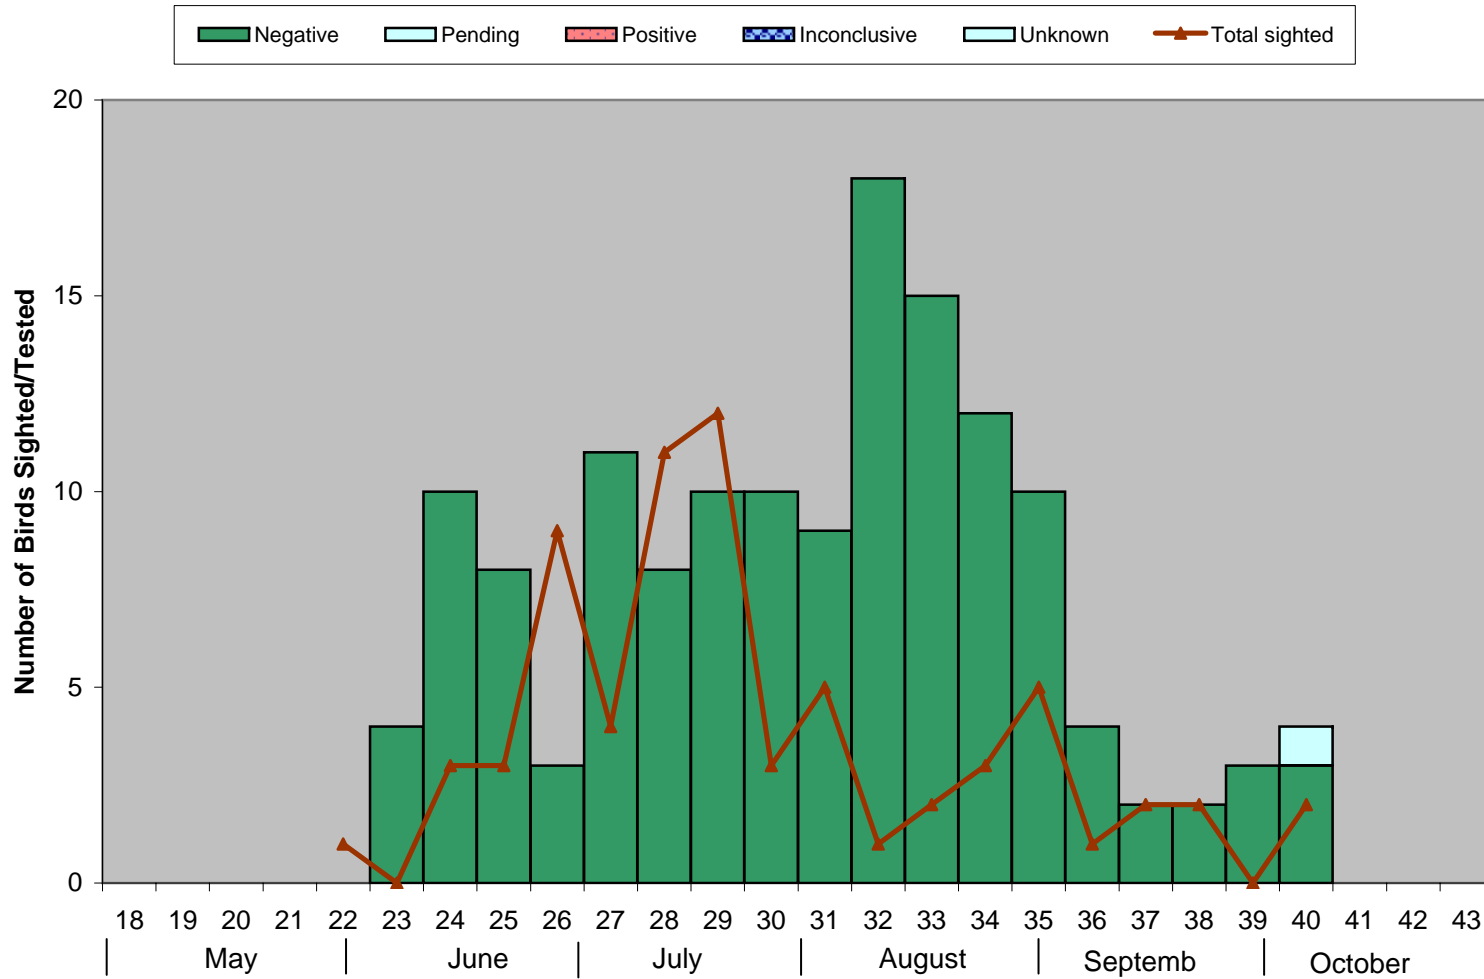

## Comparison of Number of Birds Sighted and Birds Tested in Fraser North, 2007

Bar Graph - Birds Tested n=(143)

Line Graph - Birds Sighted n=(69)

\*1 birds submitted without data found;

**Week Number**

Data up to and including Oct 6, 2007

Weeks run Sunday to Saturday