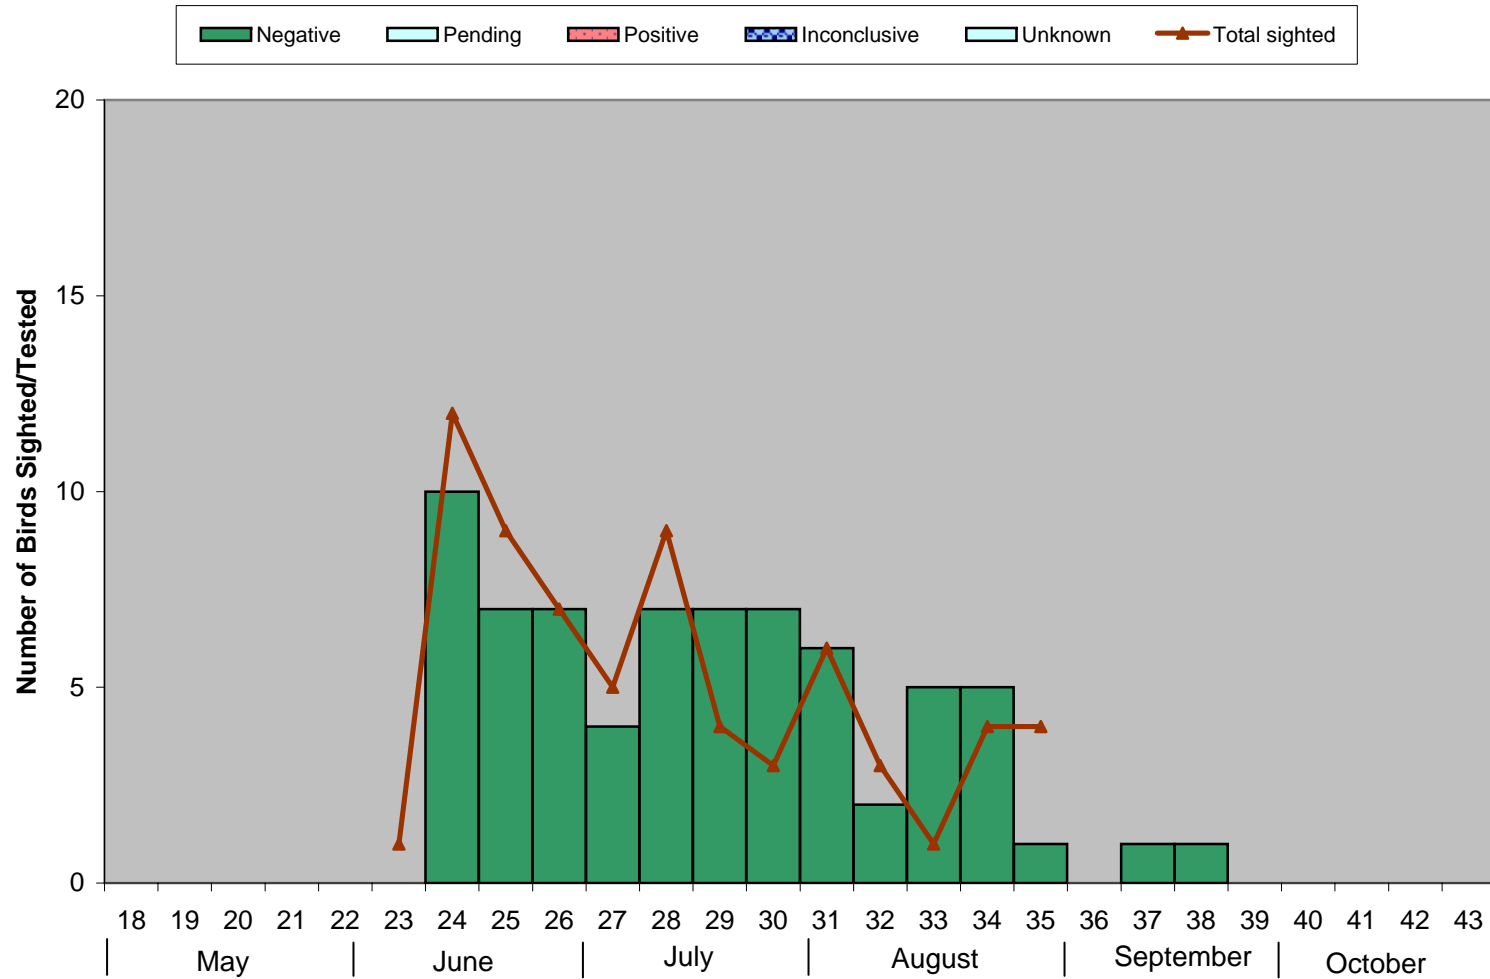

Comparison of Number of Birds Sighted and Birds Tested in South Vancouver Island, 2007

Bar Graph - Birds Tested n=(70)

Line Graph - Birds Sighted n=(68)

Week Number

Data up to and including Oct 6, 2007

Weeks run Sunday to Saturday

*0 birds submitted without data found;