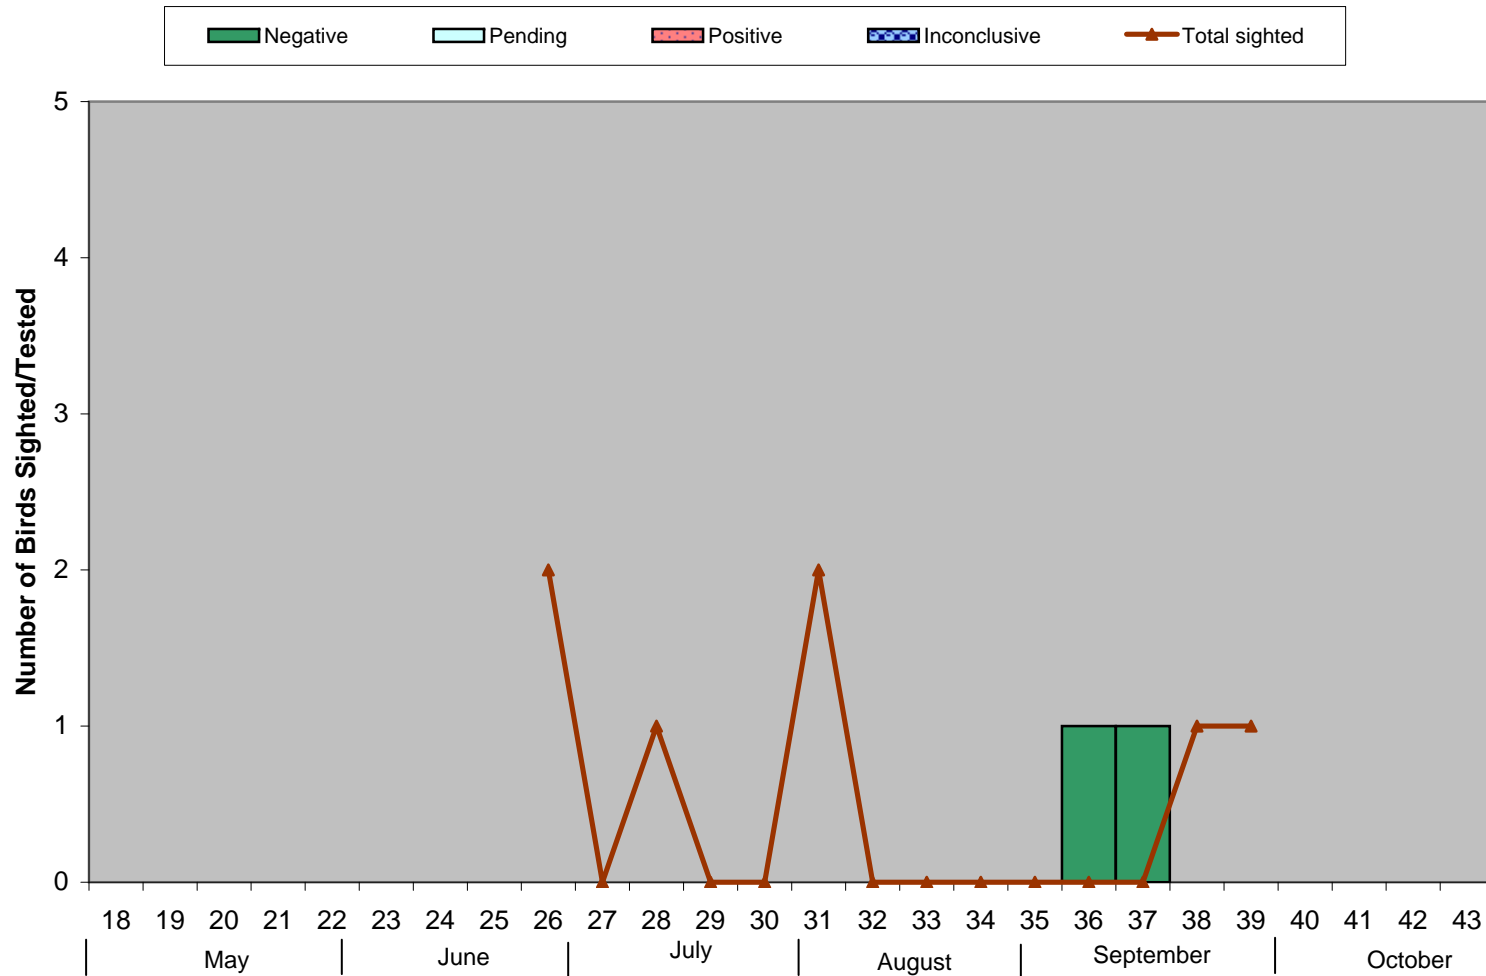

Comparison of Number of Birds Sighted and Birds Tested in Central Vancouver Island, 2009

Bar Graph - Birds Tested
 n=(7)
 Line Graph - Birds Sighted
 n=(7)

Week Number

Data up to and including Oct 3, 2009

Weeks run Sunday to Saturday

*0 birds submitted without data found: