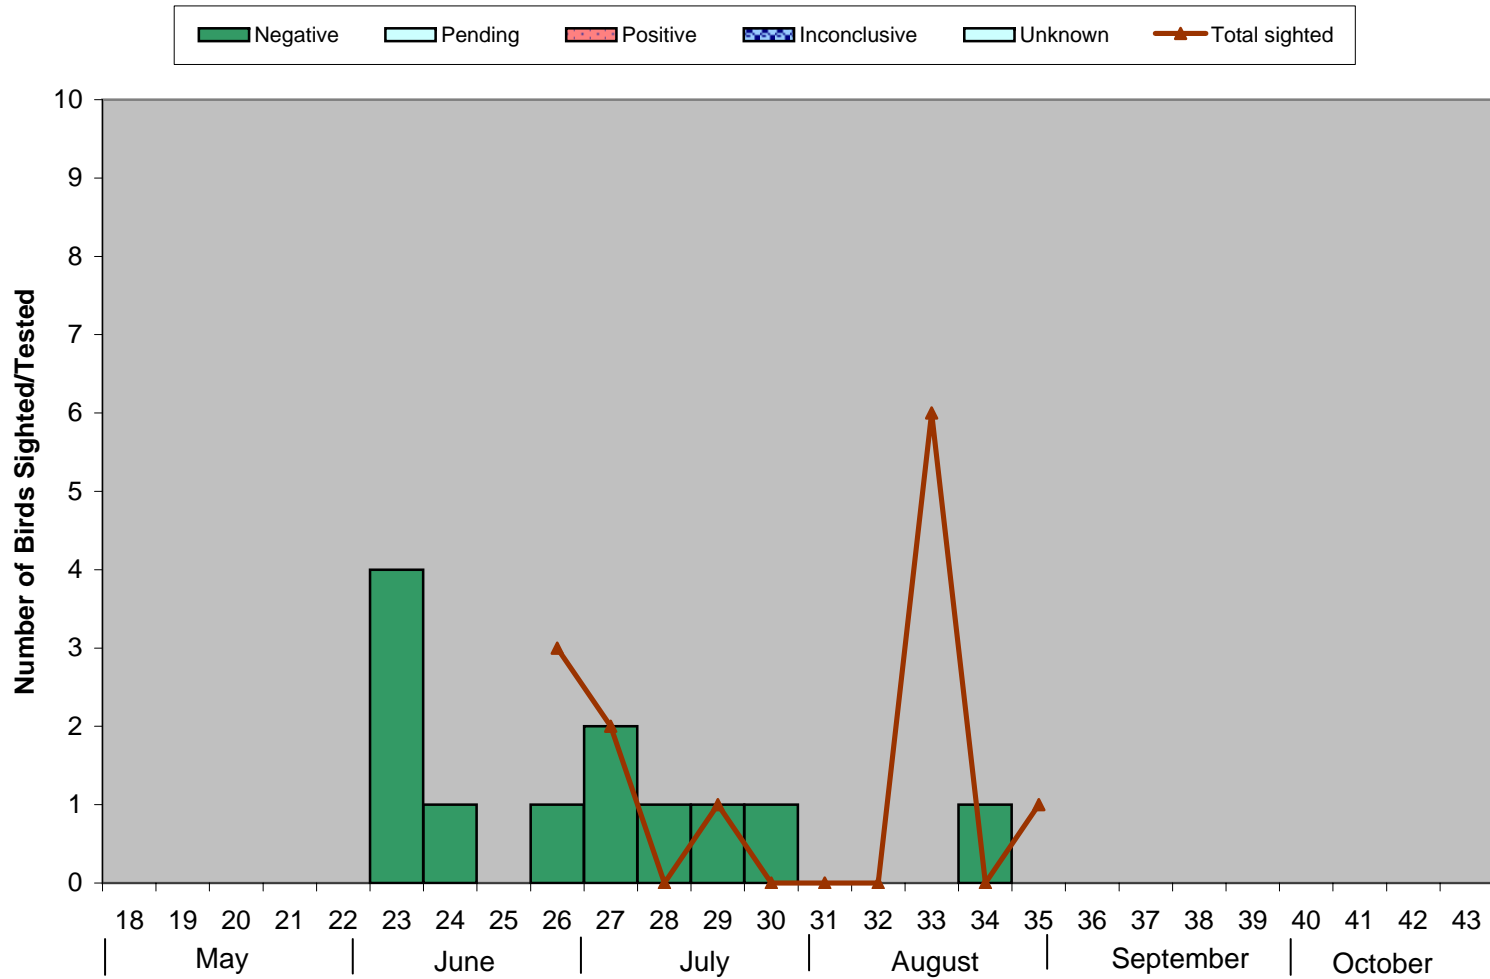

Comparison of Number of Birds Sighted and Birds Tested in Northwest, 2007

Bar Graph - Birds Tested n=(12)

Line Graph - Birds Sighted n=(13)

Week Number

Data up to and including Oct 6, 2007

Weeks run Sunday to Saturday

*0 birds submitted without data found;