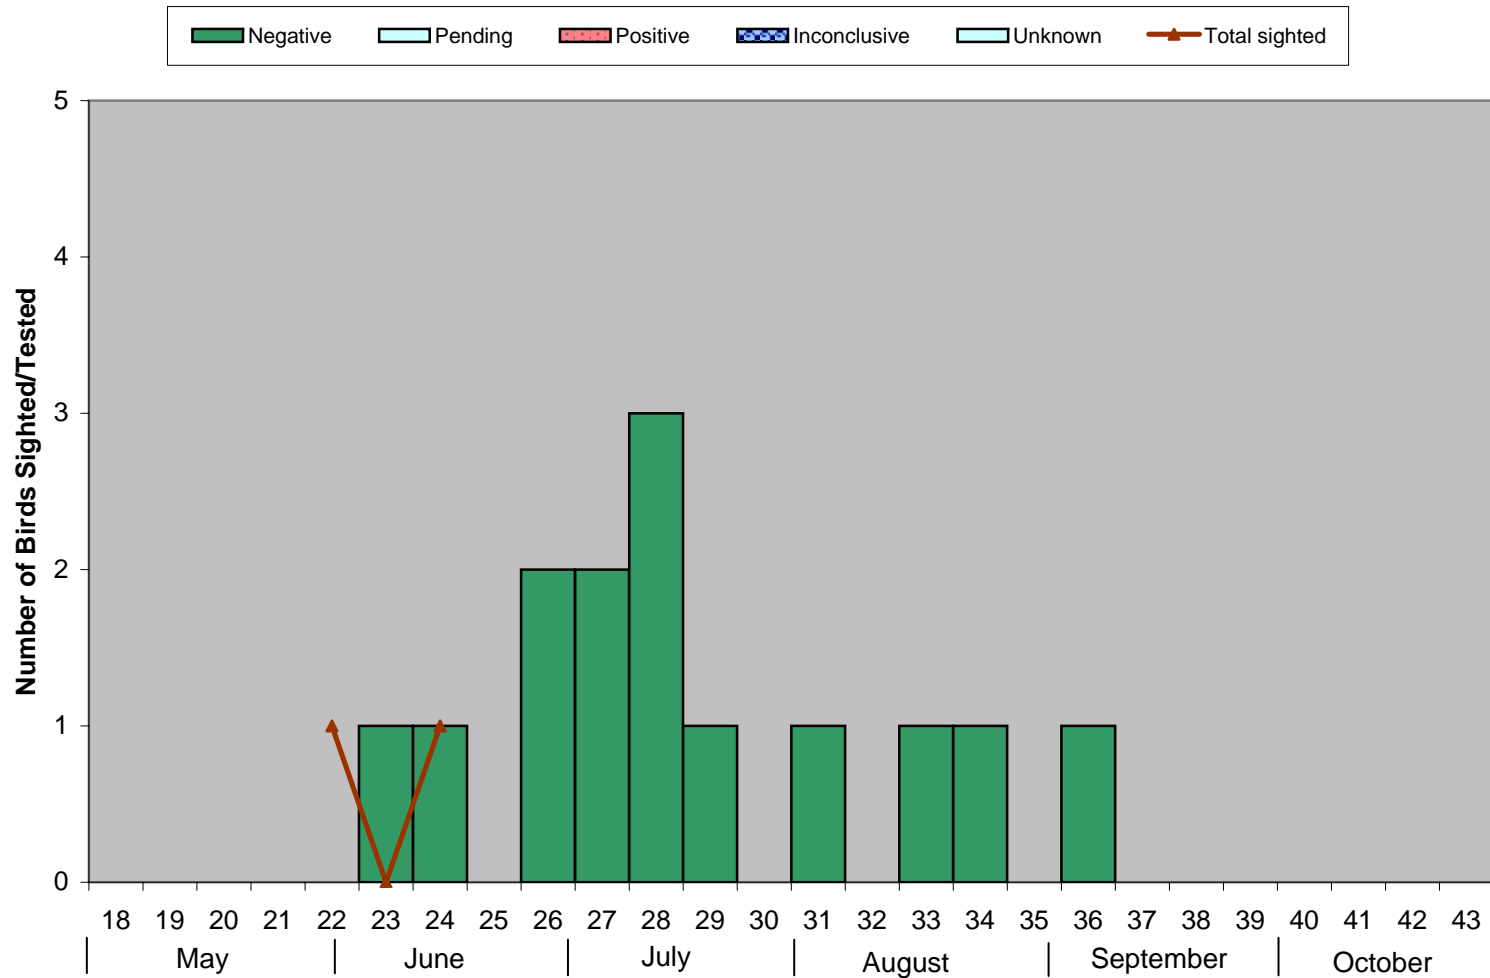

Comparison of Number of Birds Sighted and Birds Tested in Kootenay Boundary, 2007

Bar Graph - Birds Tested n=(14)

Line Graph - Birds Sighted n=(2)

Week Number

Data up to and including Oct 6, 2007

Weeks run Sunday to Saturday

*0 birds submitted without data found;