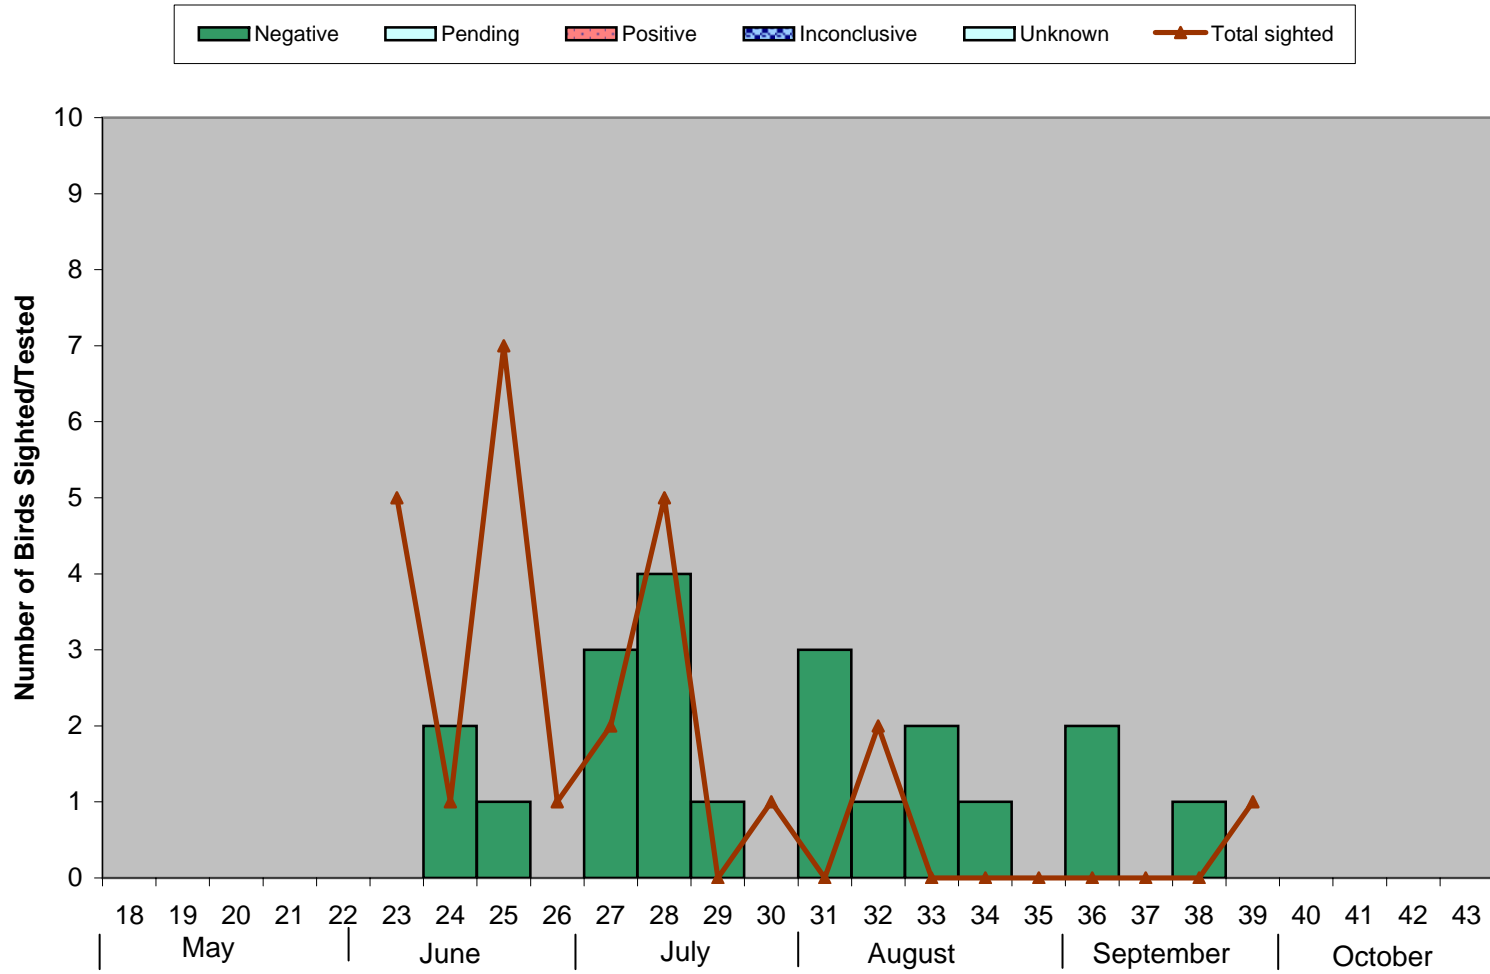

Comparison of Number of Birds Sighted and Birds Tested in Thompson Cariboo Shuswap, 2007

Bar Graph - Birds Tested n=(21)

Line Graph - Birds Sighted n=(25)

Week Number

Data up to and including Oct 6, 2007

Weeks run Sunday to Saturday

*0 birds submitted without data found;