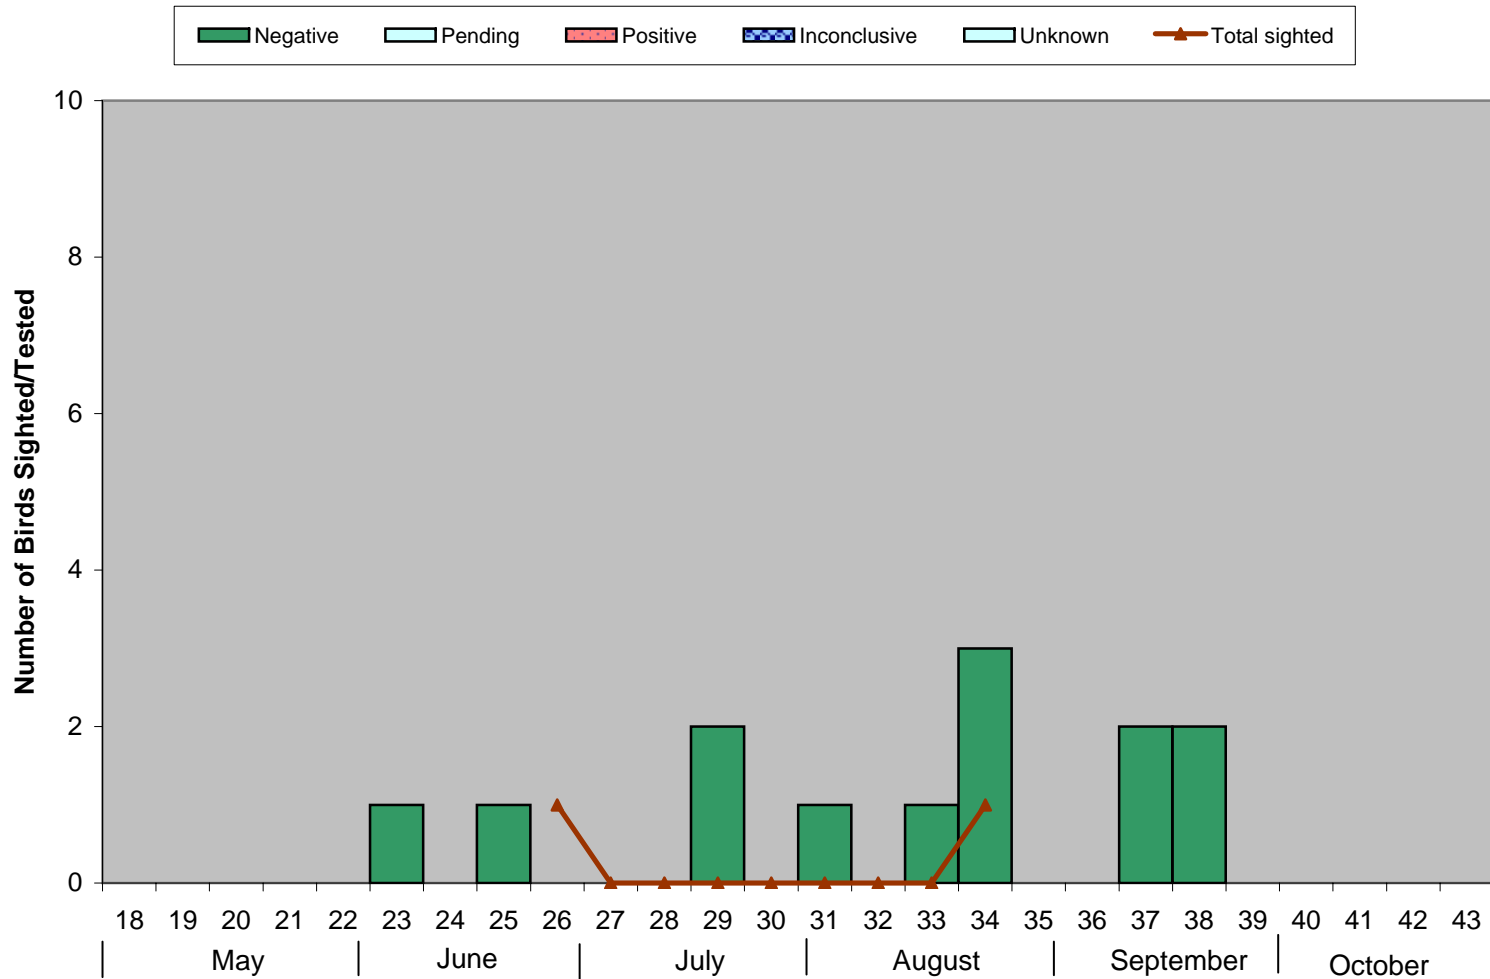

Comparison of Number of Birds Sighted and Birds Tested in Richmond, 2008

Bar Graph - Birds Tested n=(13)

Line Graph - Birds Sighted n=(2)

*0 birds submitted without data found;

Data up to and including Oct 4, 2008

Weeks run Sunday to Saturday

Week Number