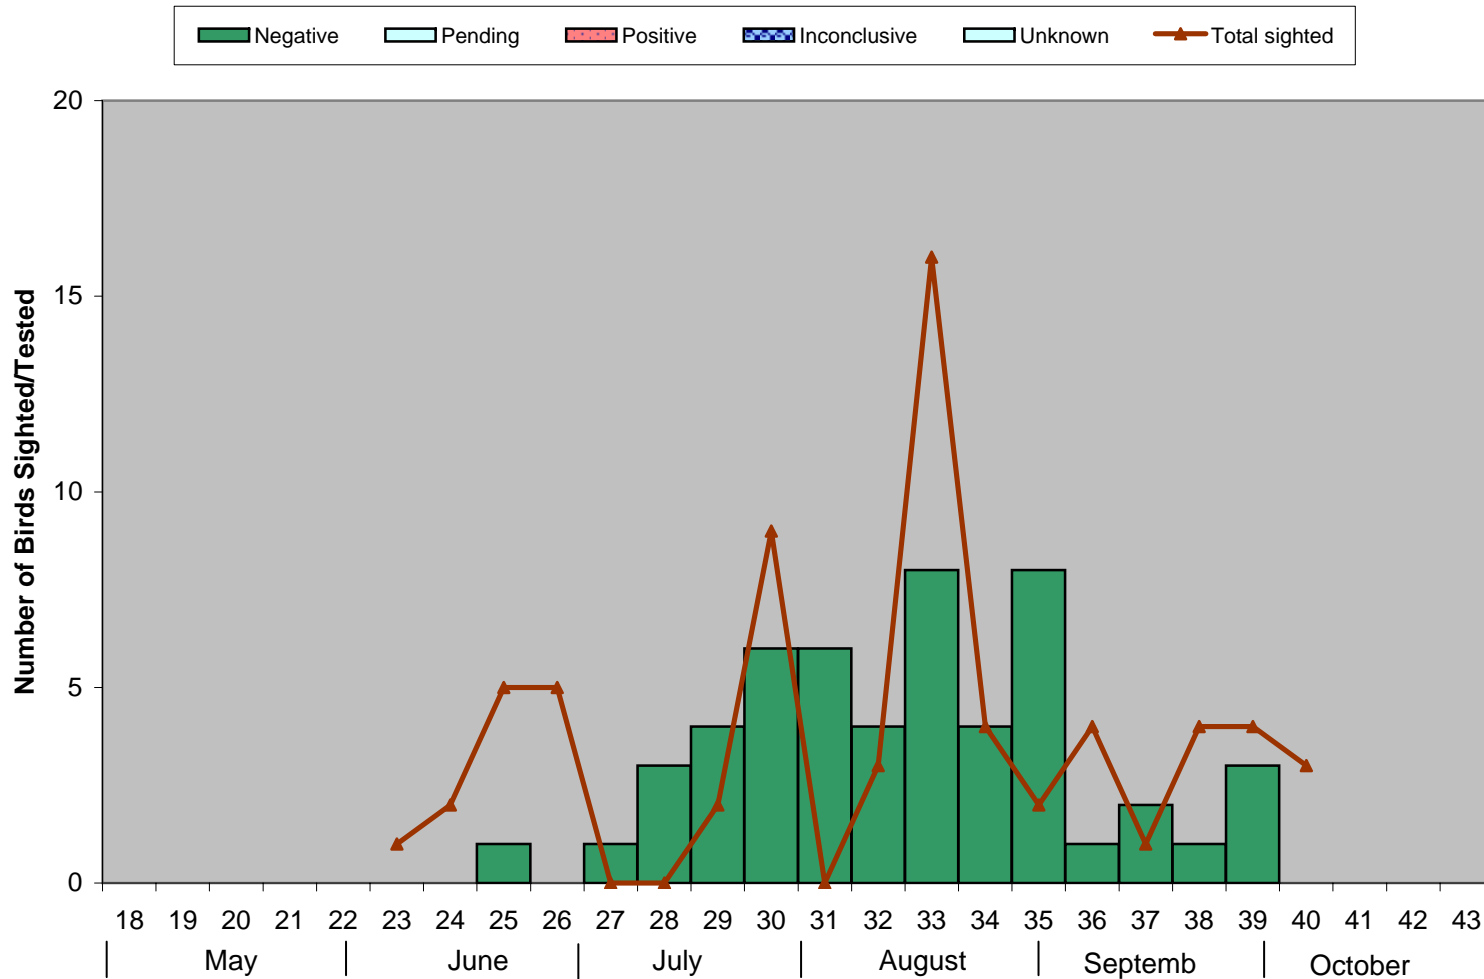

### Comparison of Number of Birds Sighted and Birds Tested in Fraser North, 2008

Bar Graph - Birds Tested n=(52)

Line Graph - Birds Sighted n=(65)

\*0 birds submitted without data found;

**Week Number**

Data up to and including Oct 4, 2008

Weeks run Sunday to Saturday