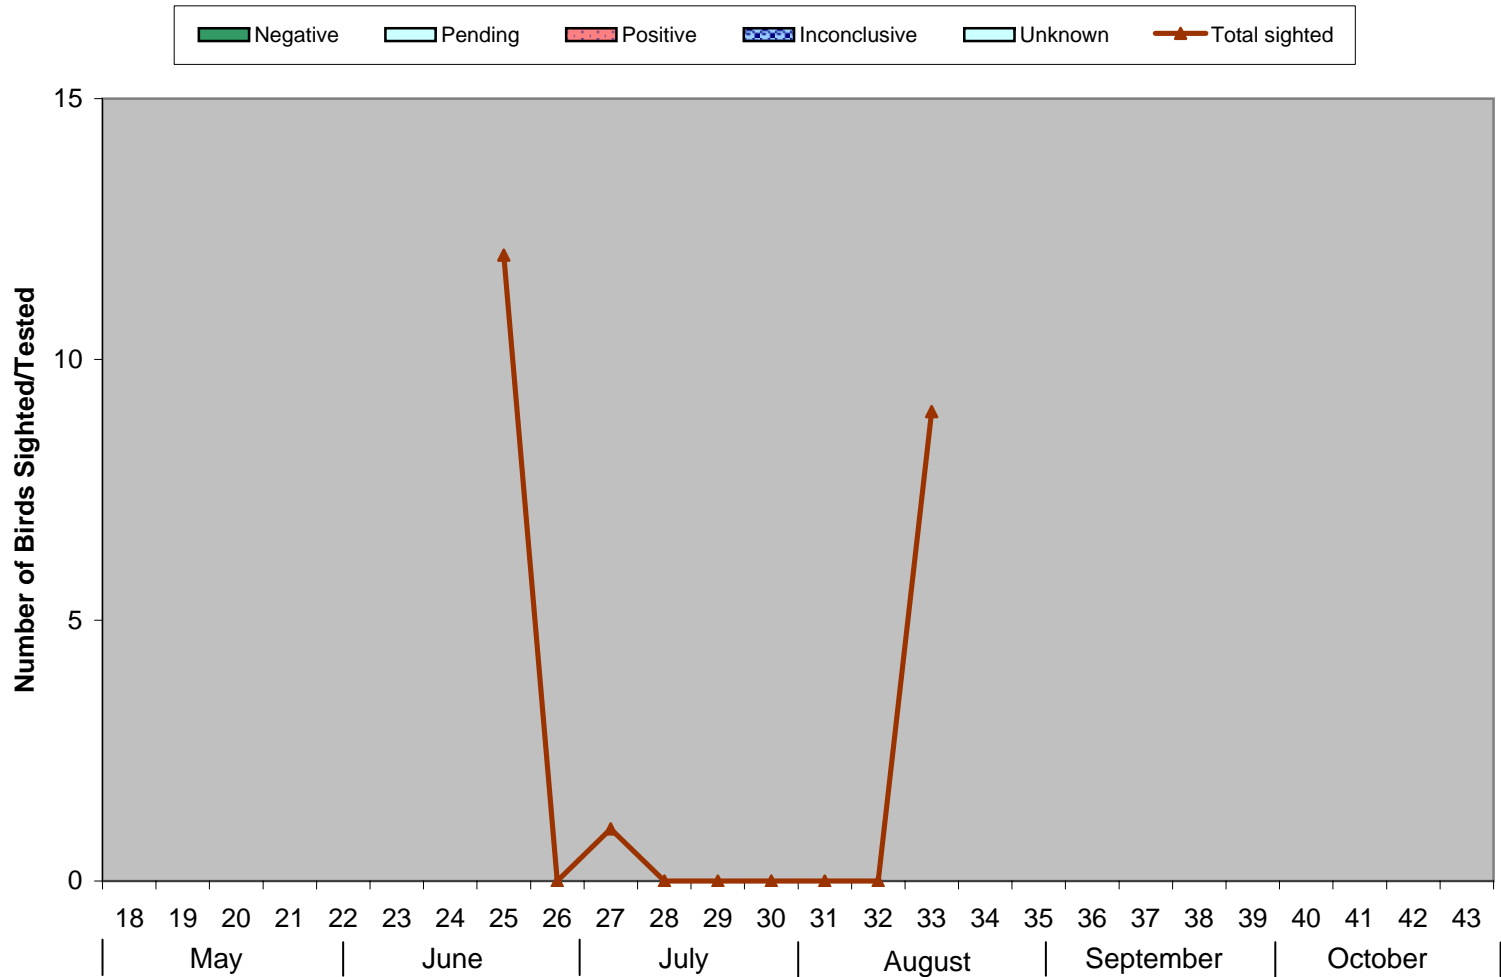

Comparison of Number of Birds Sighted and Birds Tested in Northeast, 2008

Bar Graph - Birds Tested n=(0)

Line Graph - Birds Sighted n=(22)

Week Number

Data up to and including Oct 4, 2008

Weeks run Sunday to Saturday

*0 birds submitted without data found;