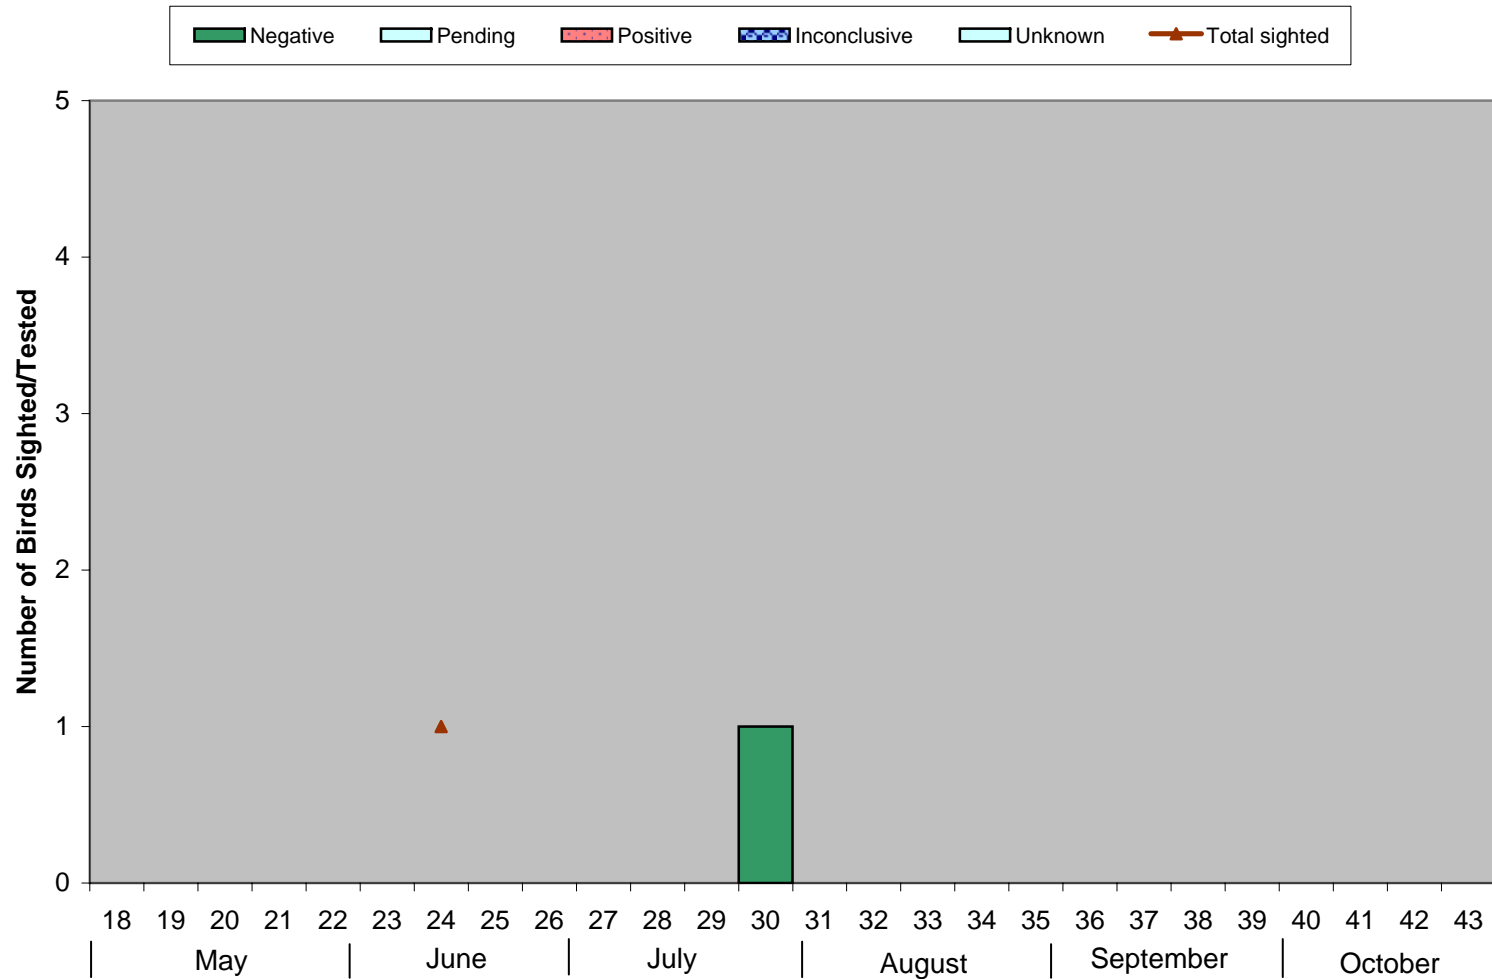

Comparison of Number of Birds Sighted and Birds Tested in East Kootenay, 2008

Bar Graph - Birds Tested n=(1)

Line Graph - Birds Sighted n=(1)

Week Number

Data up to and including Oct 4, 2008

Weeks run Sunday to Saturday

*0 birds submitted without data found;