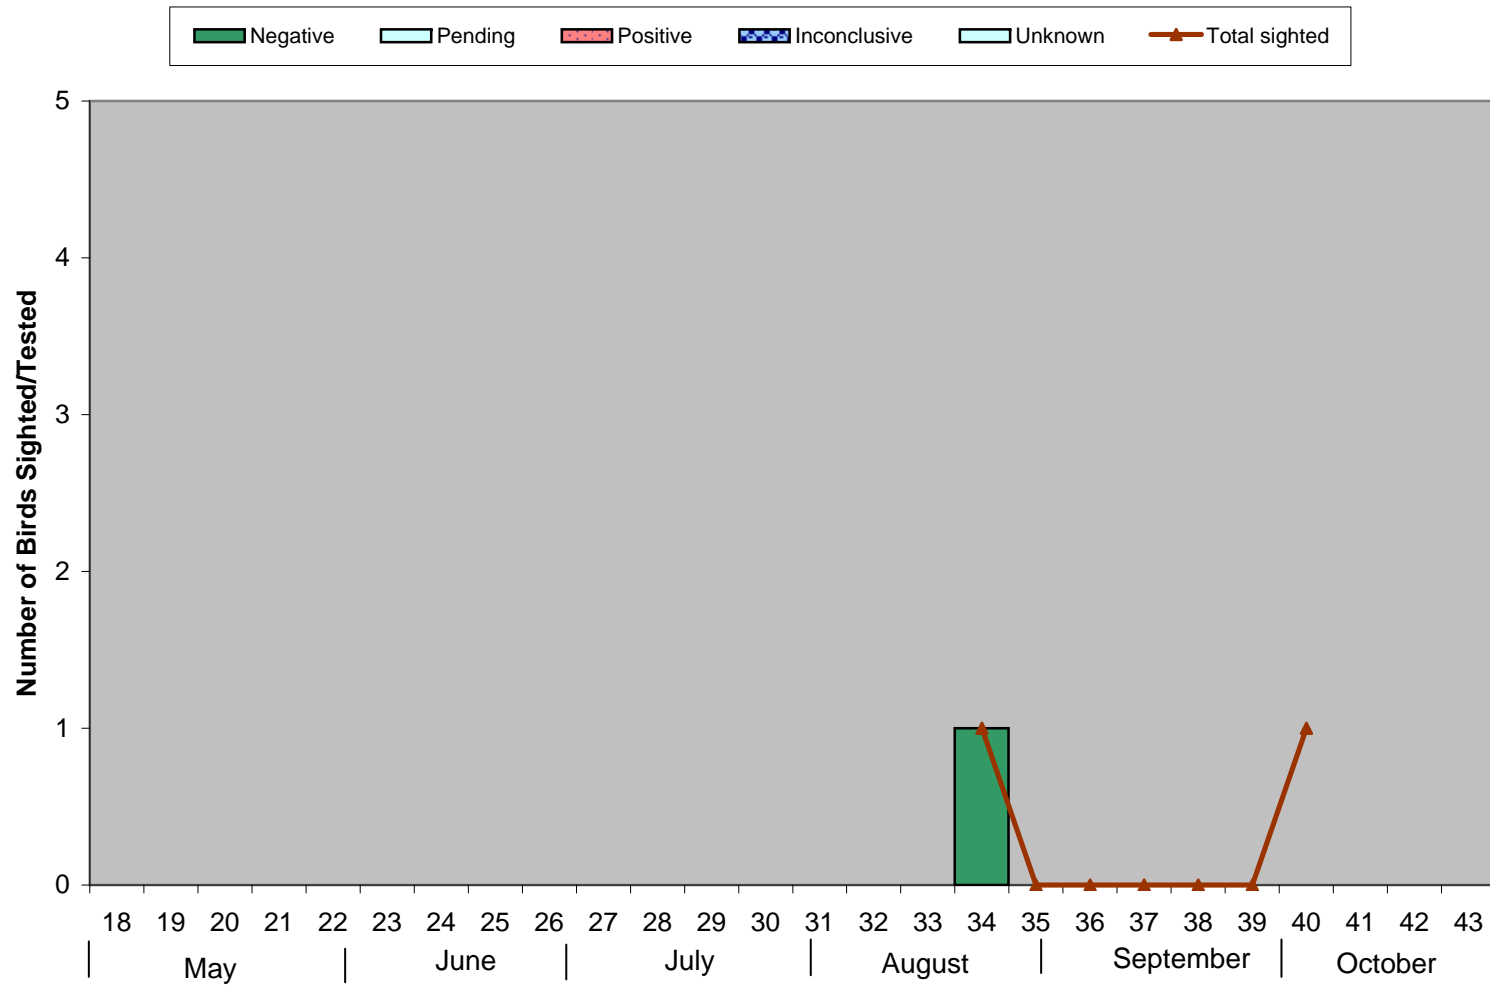

Comparison of Number of Birds Sighted and Birds Tested in North Vancouver Island, 2009

Bar Graph - Birds Tested n=(1)

Line Graph - Birds Sighted n=(2)

Week Number

Data up to and including Oct 3,
2009

Weeks run Sunday to Saturday

*0 birds submitted without data found;