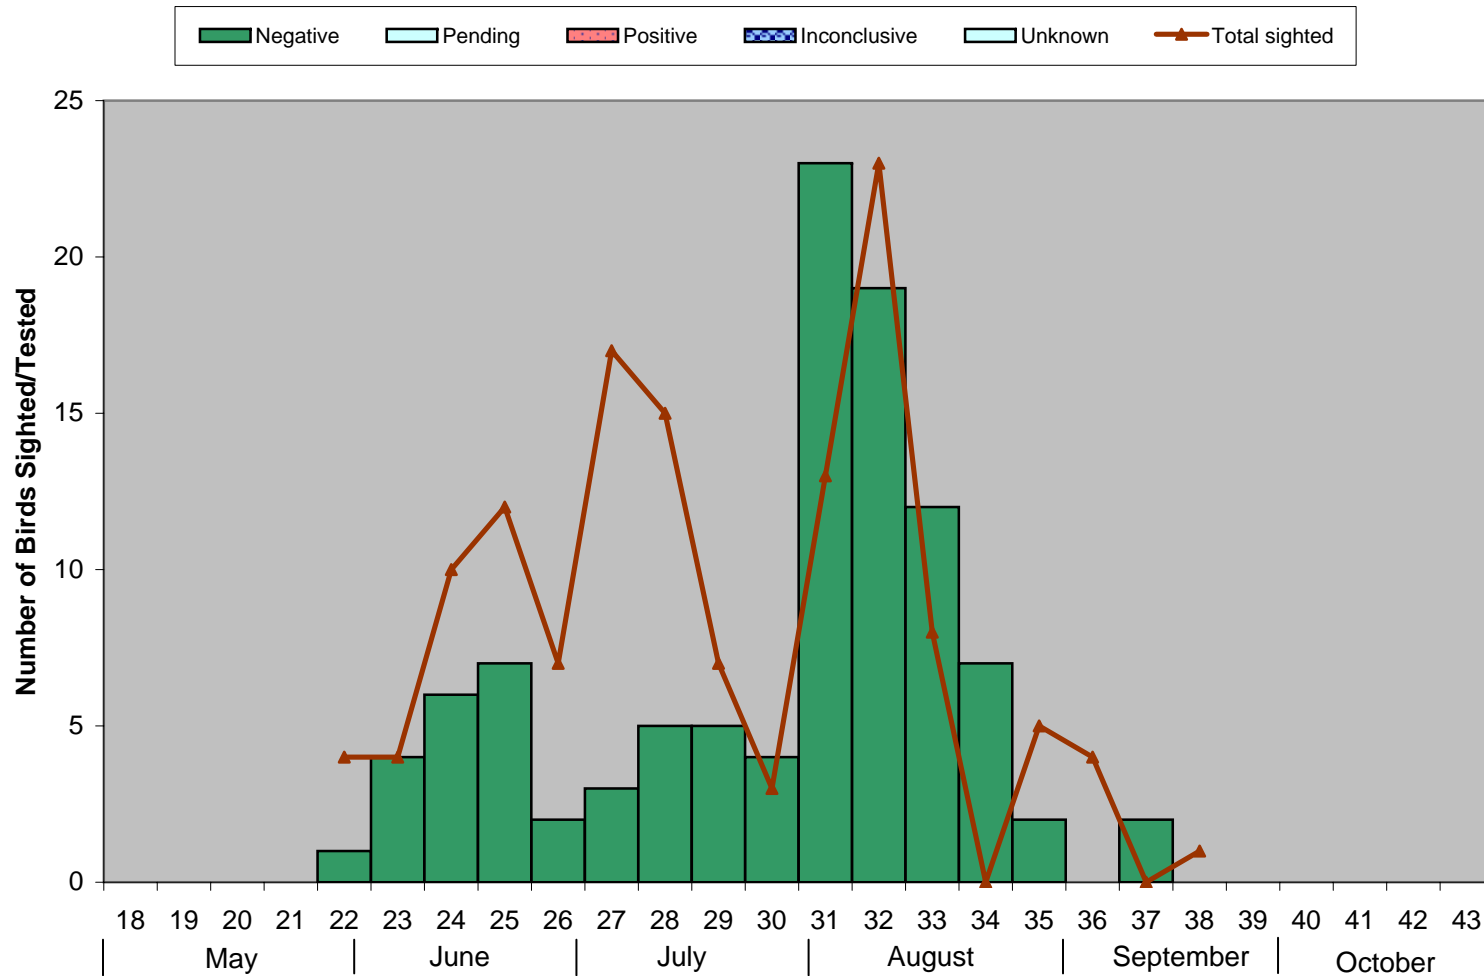

Comparison of Number of Birds Sighted and Birds Tested in Fraser South, 2007

Bar Graph - Birds Tested n=(102)

Line Graph - Birds Sighted n=(133)

*0 birds submitted without data found;

Week Number

Data up to and including Oct 6, 2007

Weeks run Sunday to Saturday