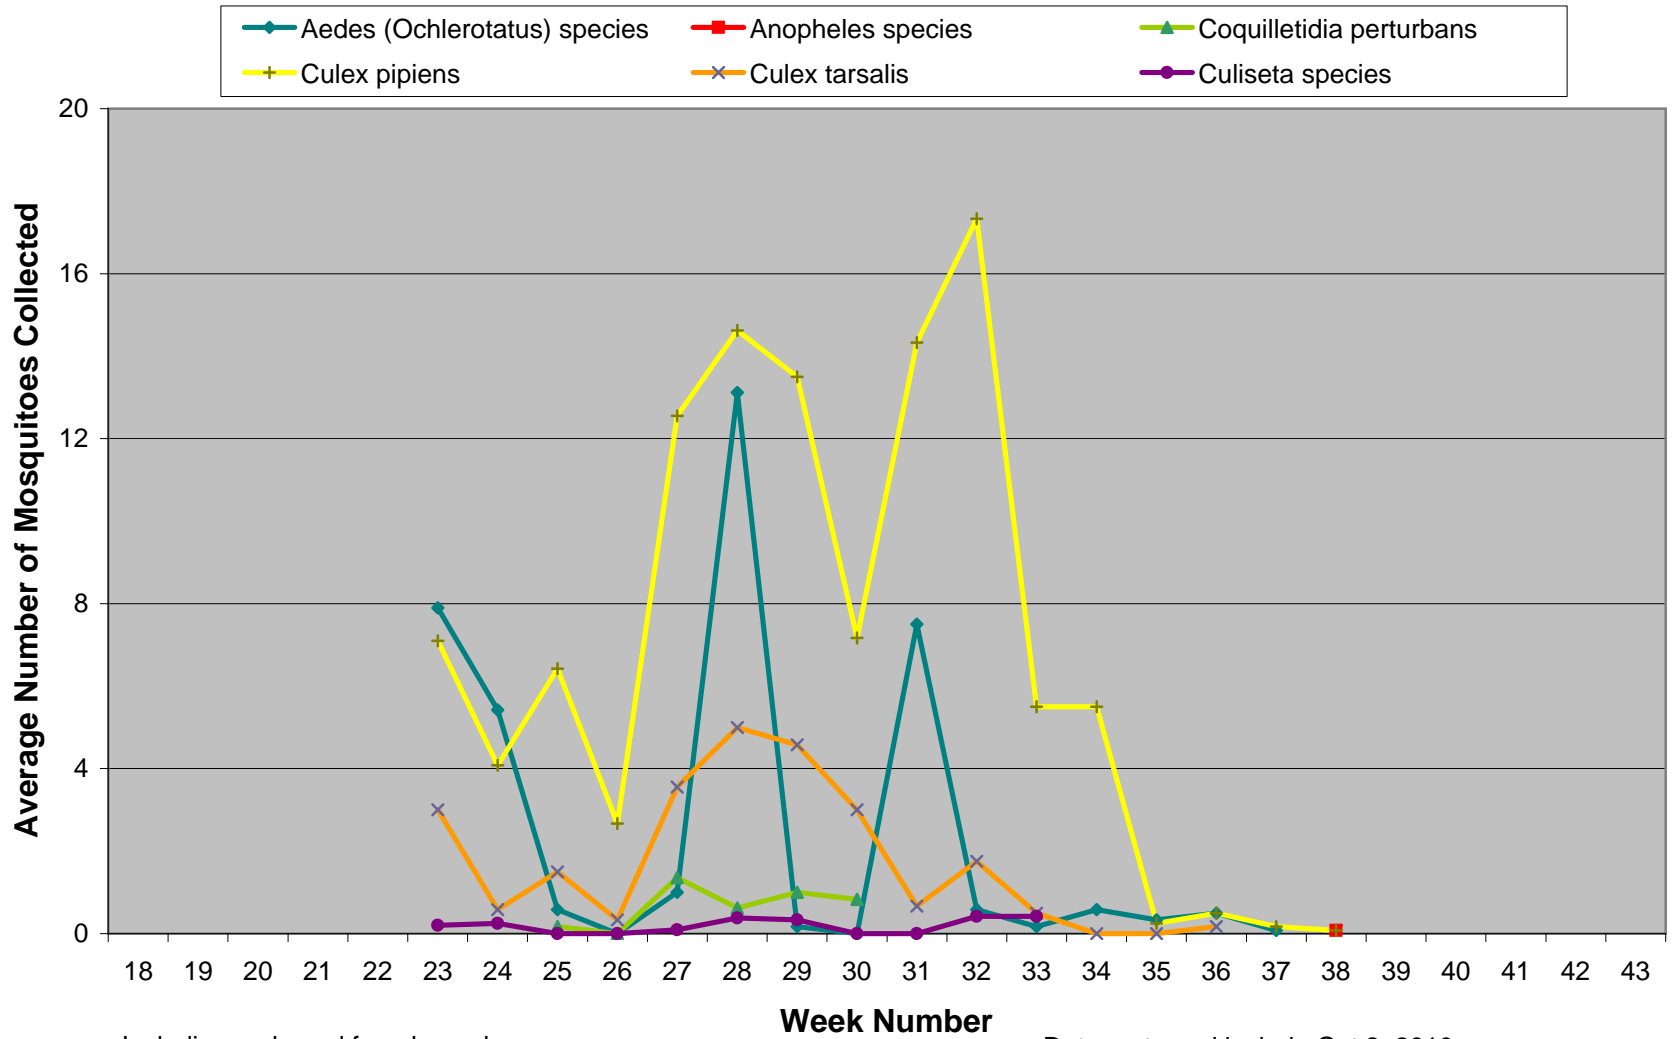

Genus Distribution in Richmond, 2010

Including male and female pools
 Current week data may not be complete

Date up to and include Oct 2, 2010
 Weeks run Sunday to Saturday