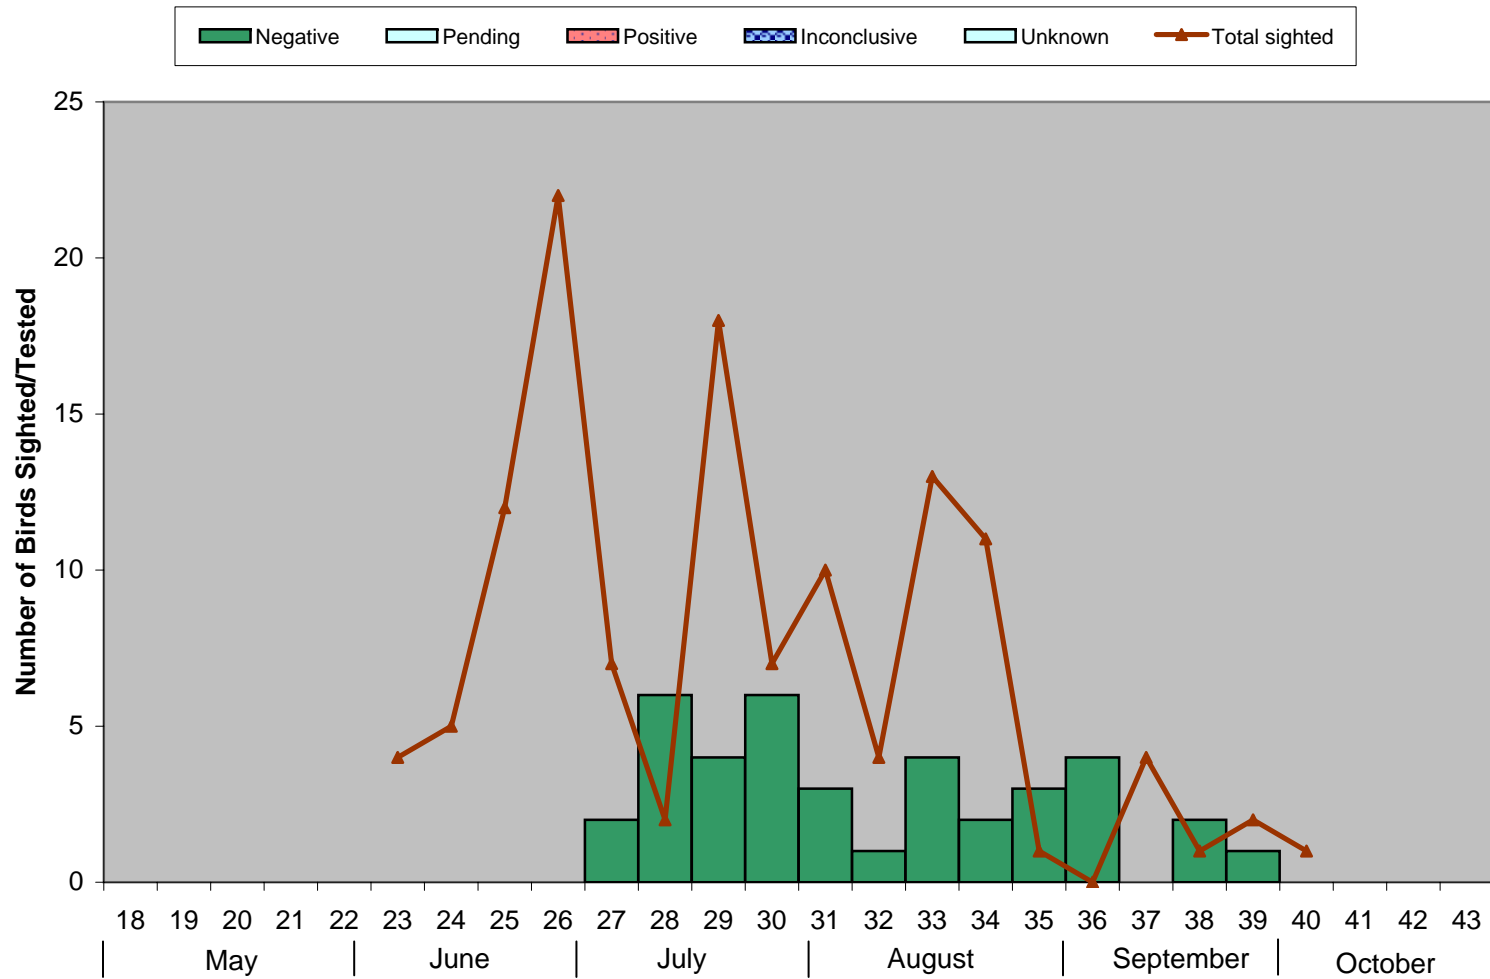

Comparison of Number of Birds Sighted and Birds Tested in Fraser South, 2008

Bar Graph - Birds Tested n=(38)

Line Graph - Birds Sighted n=(124)

*0 birds submitted without data found;

Week Number

Data up to and including Oct 4, 2008

Weeks run Sunday to Saturday