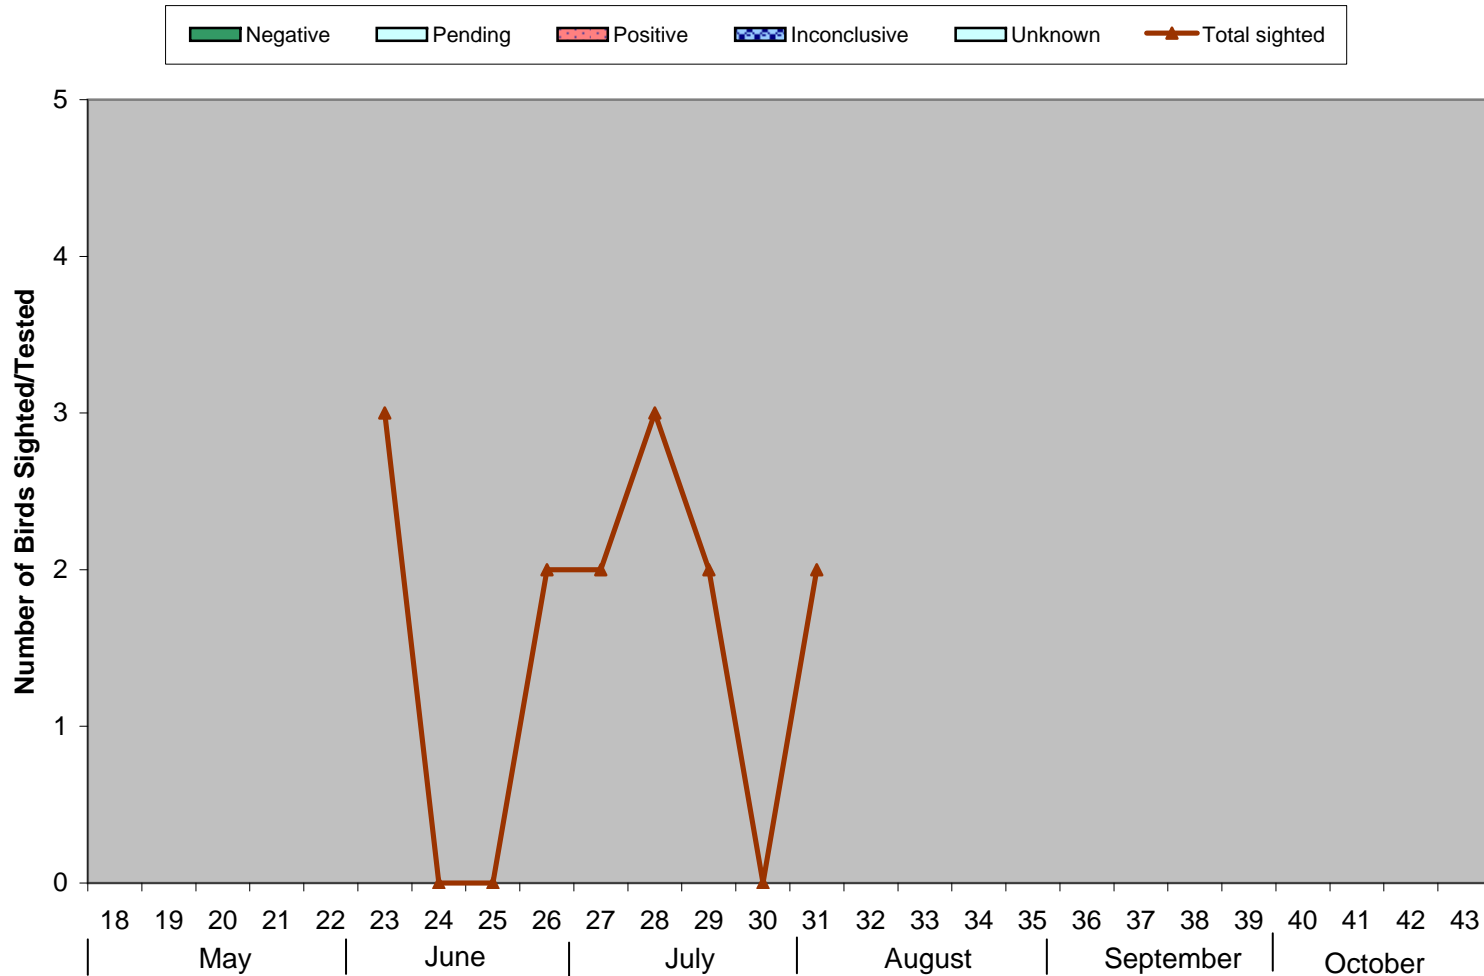

## Comparison of Number of Birds Sighted and Birds Tested in Richmond, 2009

Bar Graph - Birds Tested n=(0)

Line Graph - Birds Sighted n=(14)

\*0 birds submitted without data found;

**Week Number**

Data up to and including Oct 3, 2009

Weeks run Sunday to Saturday