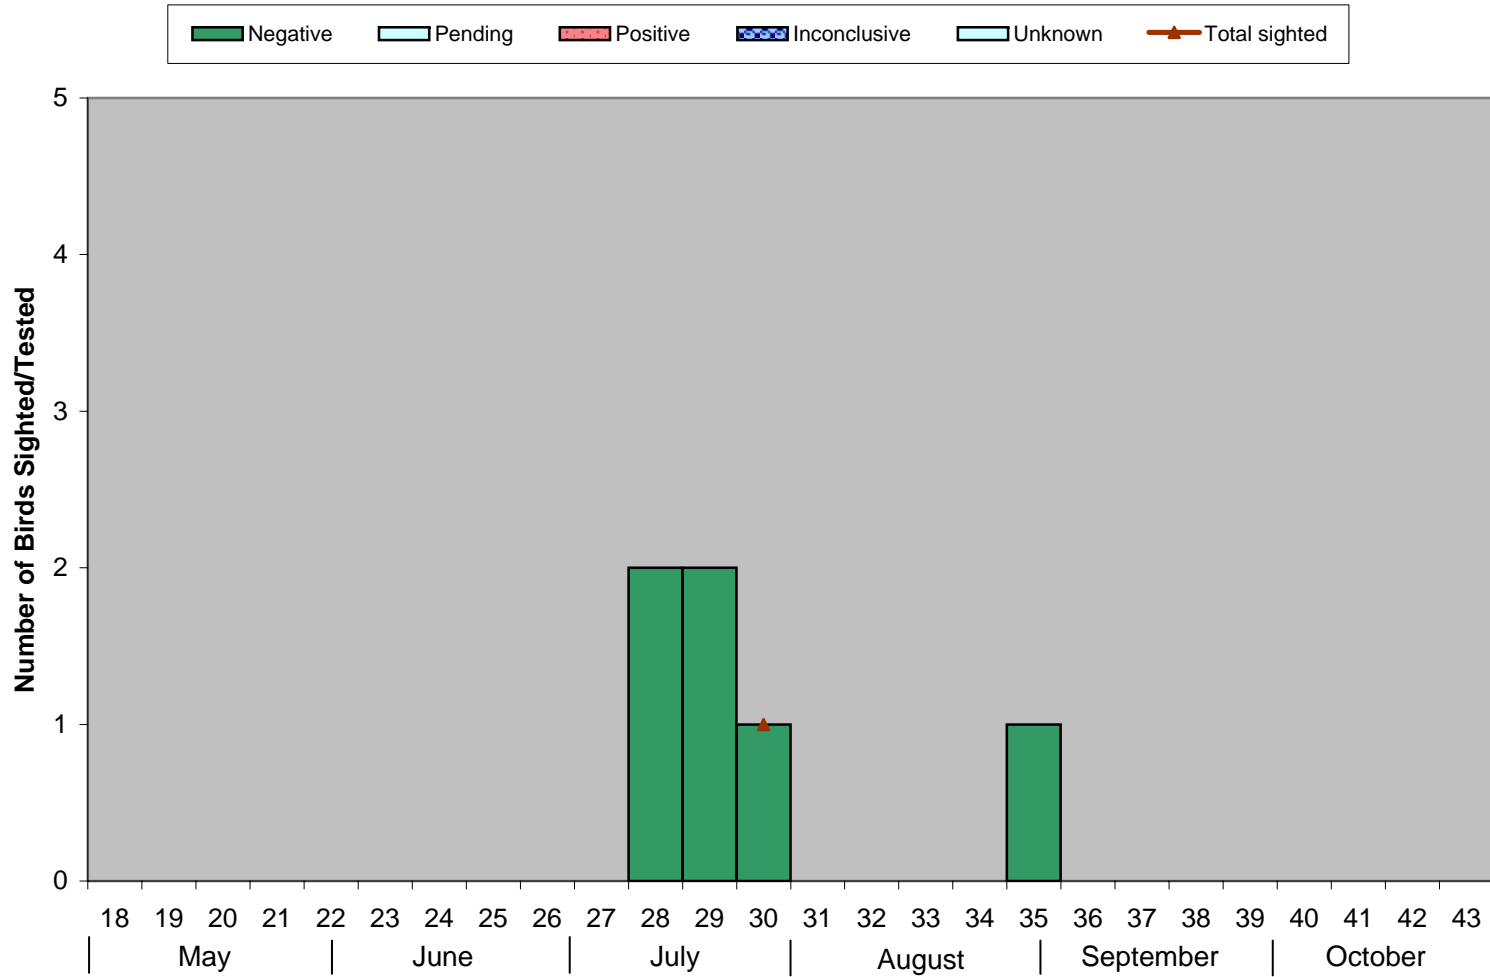

Comparison of Number of Birds Sighted and Birds Tested in Northeast, 2007

Bar Graph - Birds Tested n=(6)

Line Graph - Birds Sighted n=(1)

Week Number

Data up to and including Oct 6, 2007

Weeks run Sunday to Saturday

*0 birds submitted without data found;