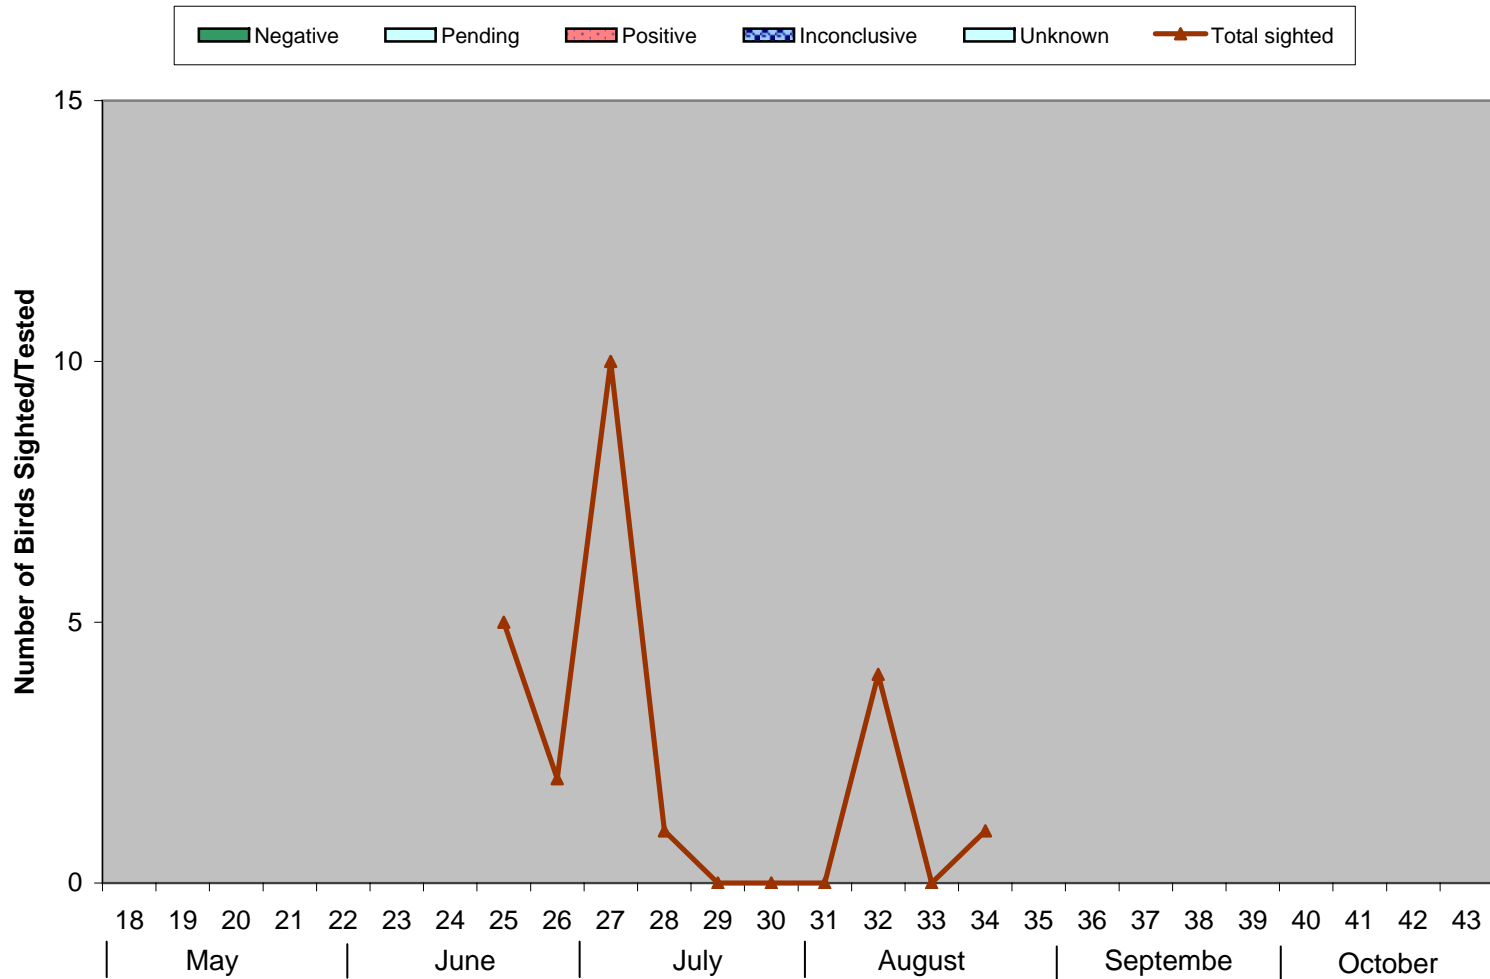

Comparison of Number of Birds Sighted and Birds Tested in Northern Interior, 2008

Bar Graph - Birds Tested n=(0)

Line Graph - Birds Sighted n=(23)

Week Number

Data up to and including Oct 4, 2008

Weeks run Sunday to Saturday

*0 birds submitted without data found;