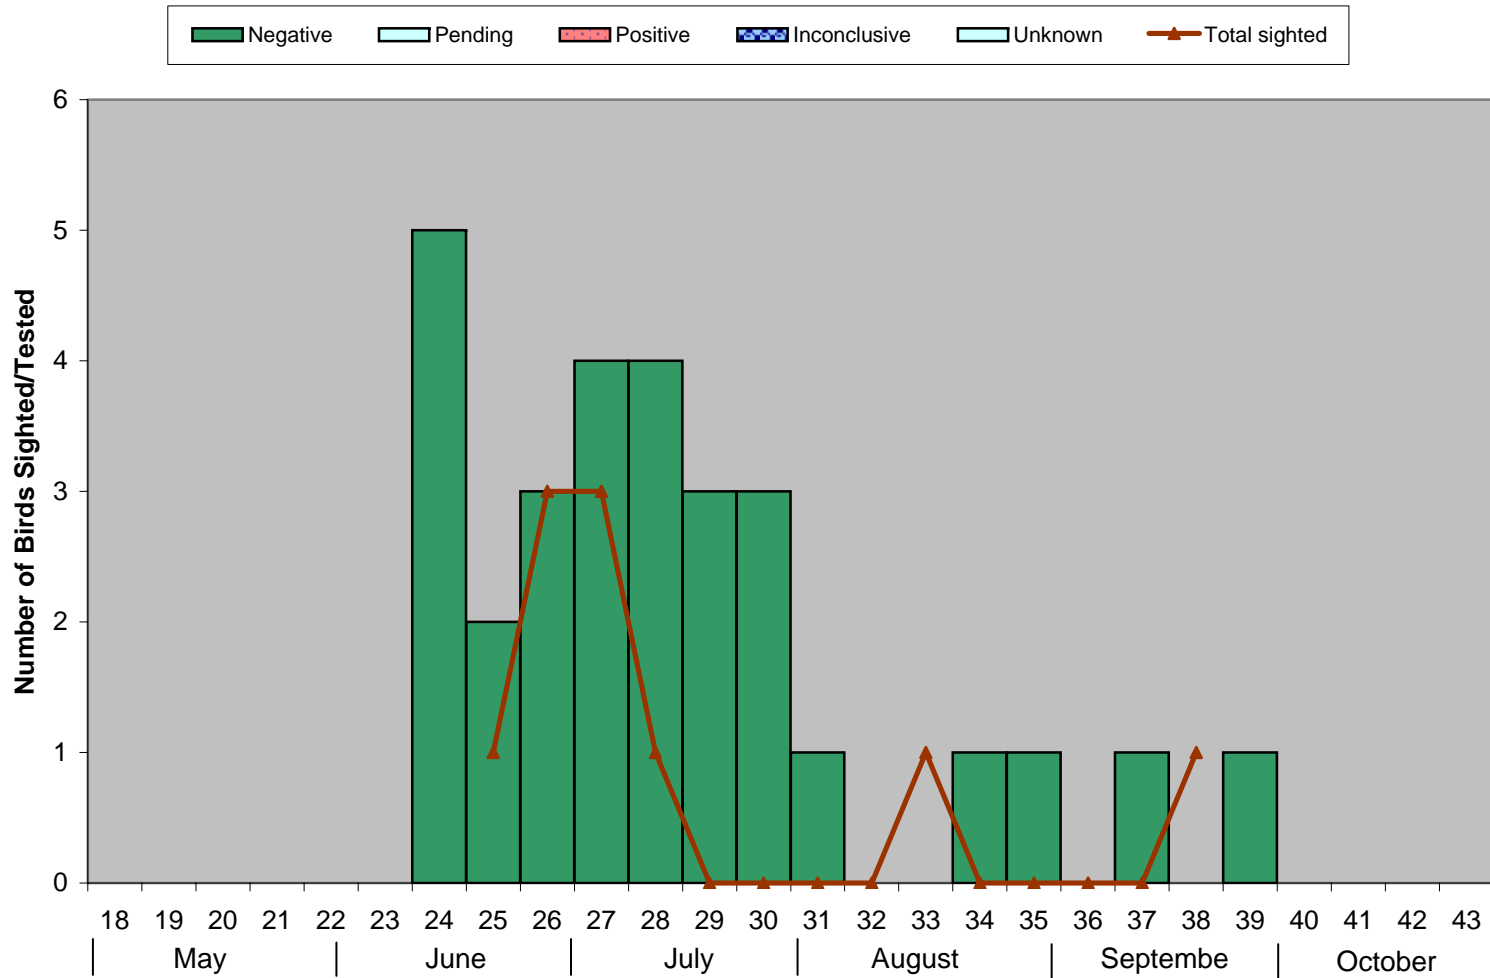

Comparison of Number of Birds Sighted and Birds Tested in Northern Interior, 2007

Bar Graph - Birds Tested n=(29)

Line Graph - Birds Sighted n=(10)

Week Number

Data up to and including Oct 6, 2007

Weeks run Sunday to Saturday

*0 birds submitted without data found;