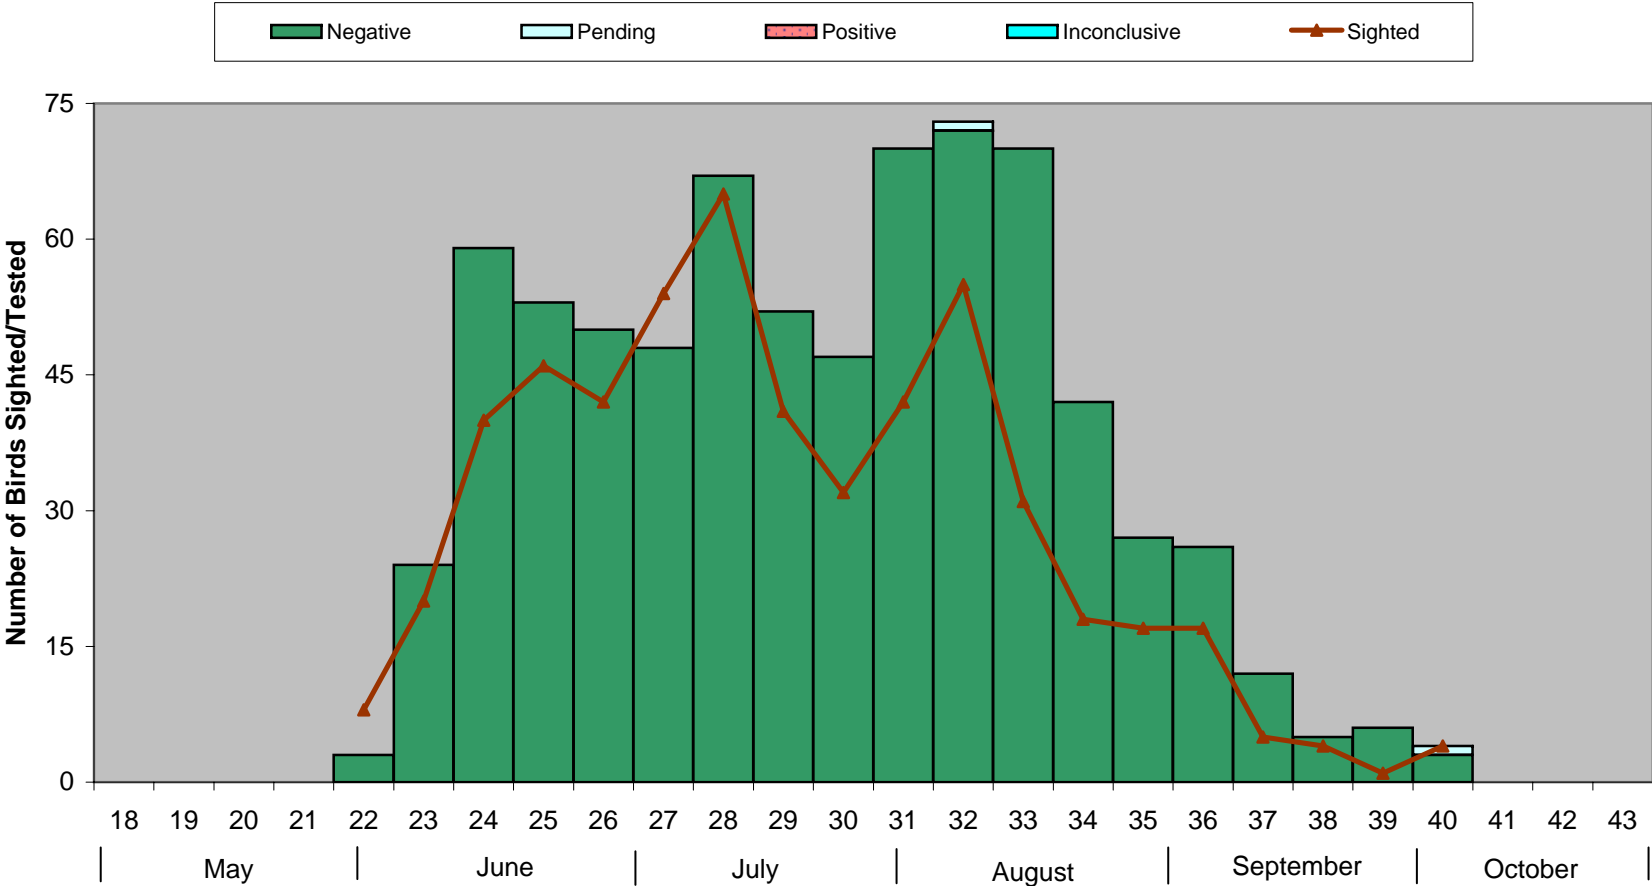

### Comparison of Number of Birds Sighted and Birds Tested in BC, 2007

Bar Graph - Birds Tested = 738

Line Graph - Birds Sighted = 542

\*2 birds submitted without data found;

**Week Number**

Data up to and including Oct 6, 2007

Weeks run Sunday to Saturday