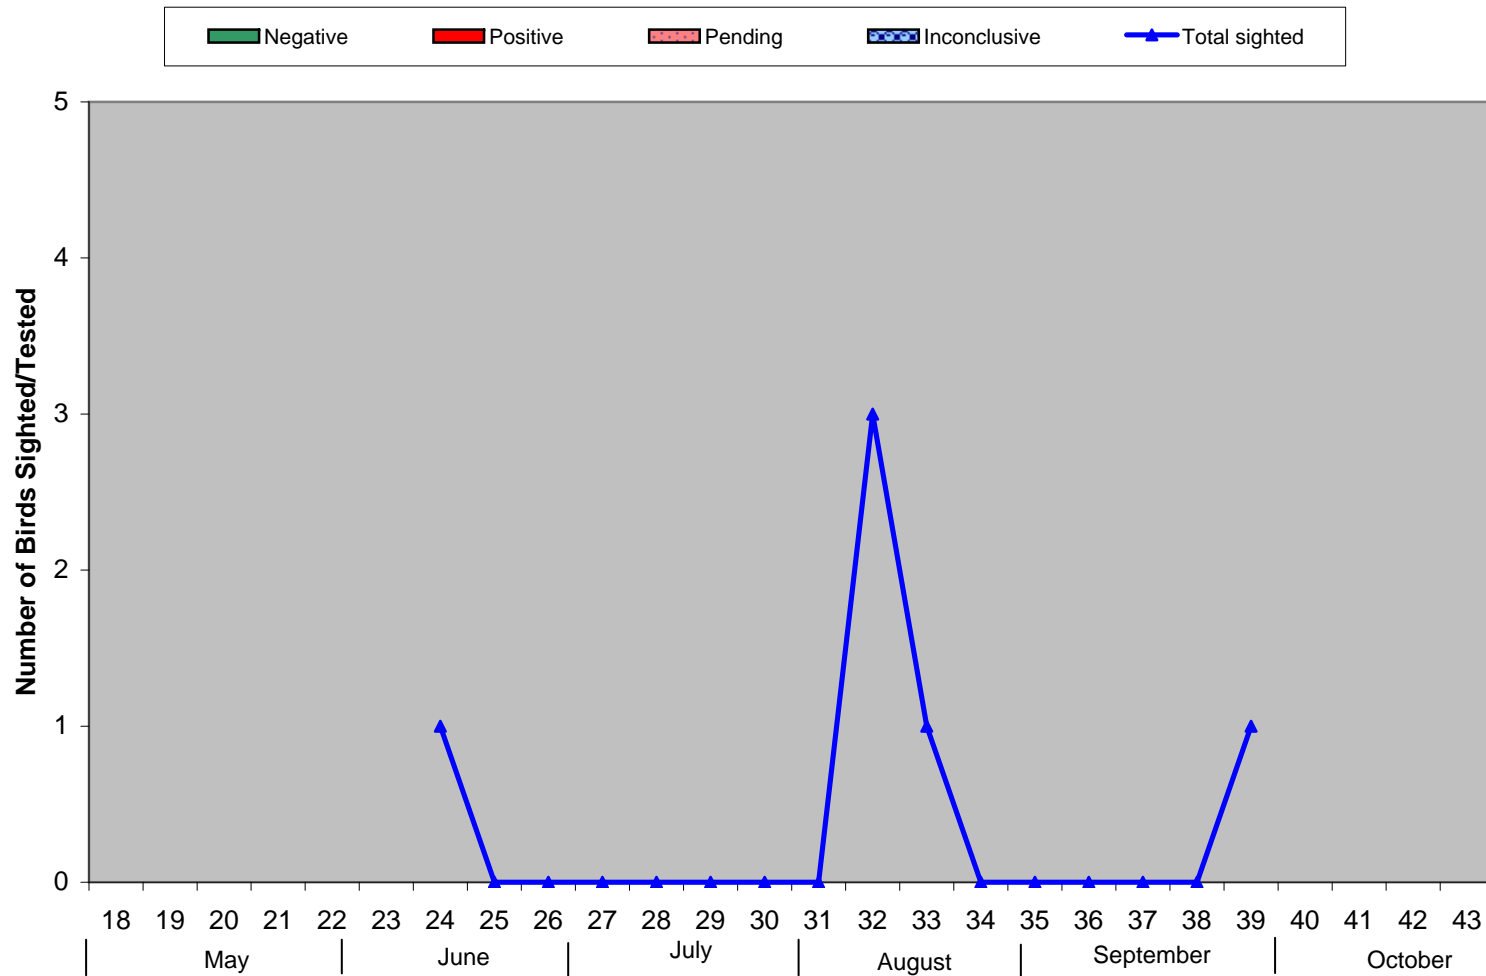

Comparison of Number of Birds Sighted and Birds Tested in Central Vancouver Island, 2010

Bar Graph - Birds Tested n=(0)

Line Graph - Birds Sighted n=(6)

Week Number

Data up to and including Oct 2, 2010

*0 birds submitted without data found;

Weeks run Sunday to Saturday