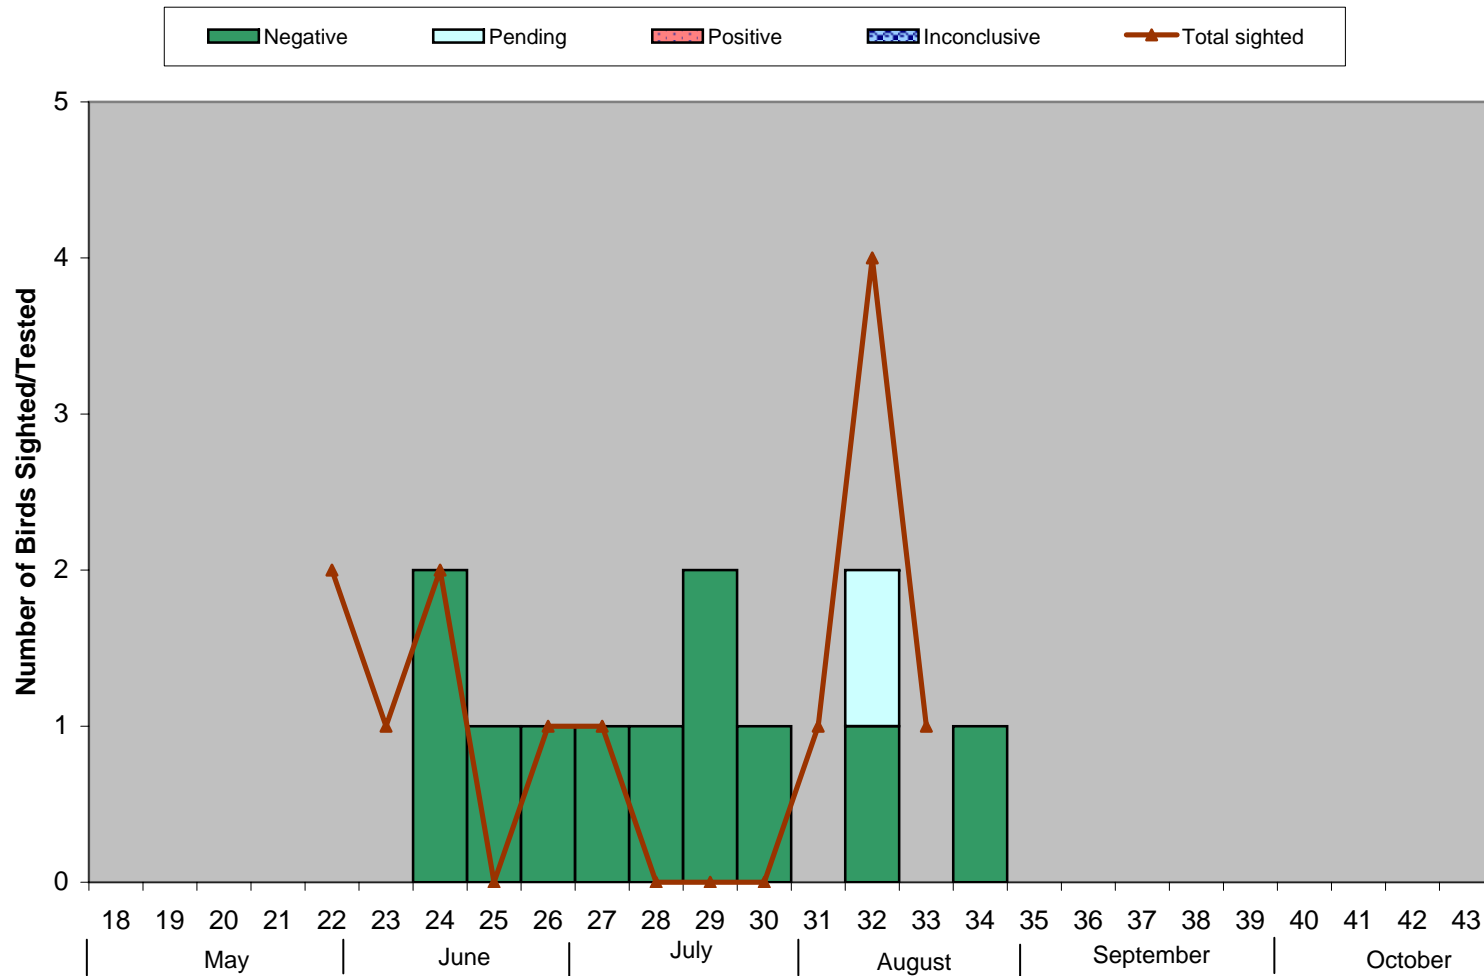

Comparison of Number of Birds Sighted and Birds Tested in Central Vancouver Island, 2007

Bar Graph - Birds Tested n=(12)

Line Graph - Birds Sighted n=(13)

Week Number

Data up to and including Oct 6, 2007

Weeks run Sunday to Saturday

*1 birds submitted without data found;