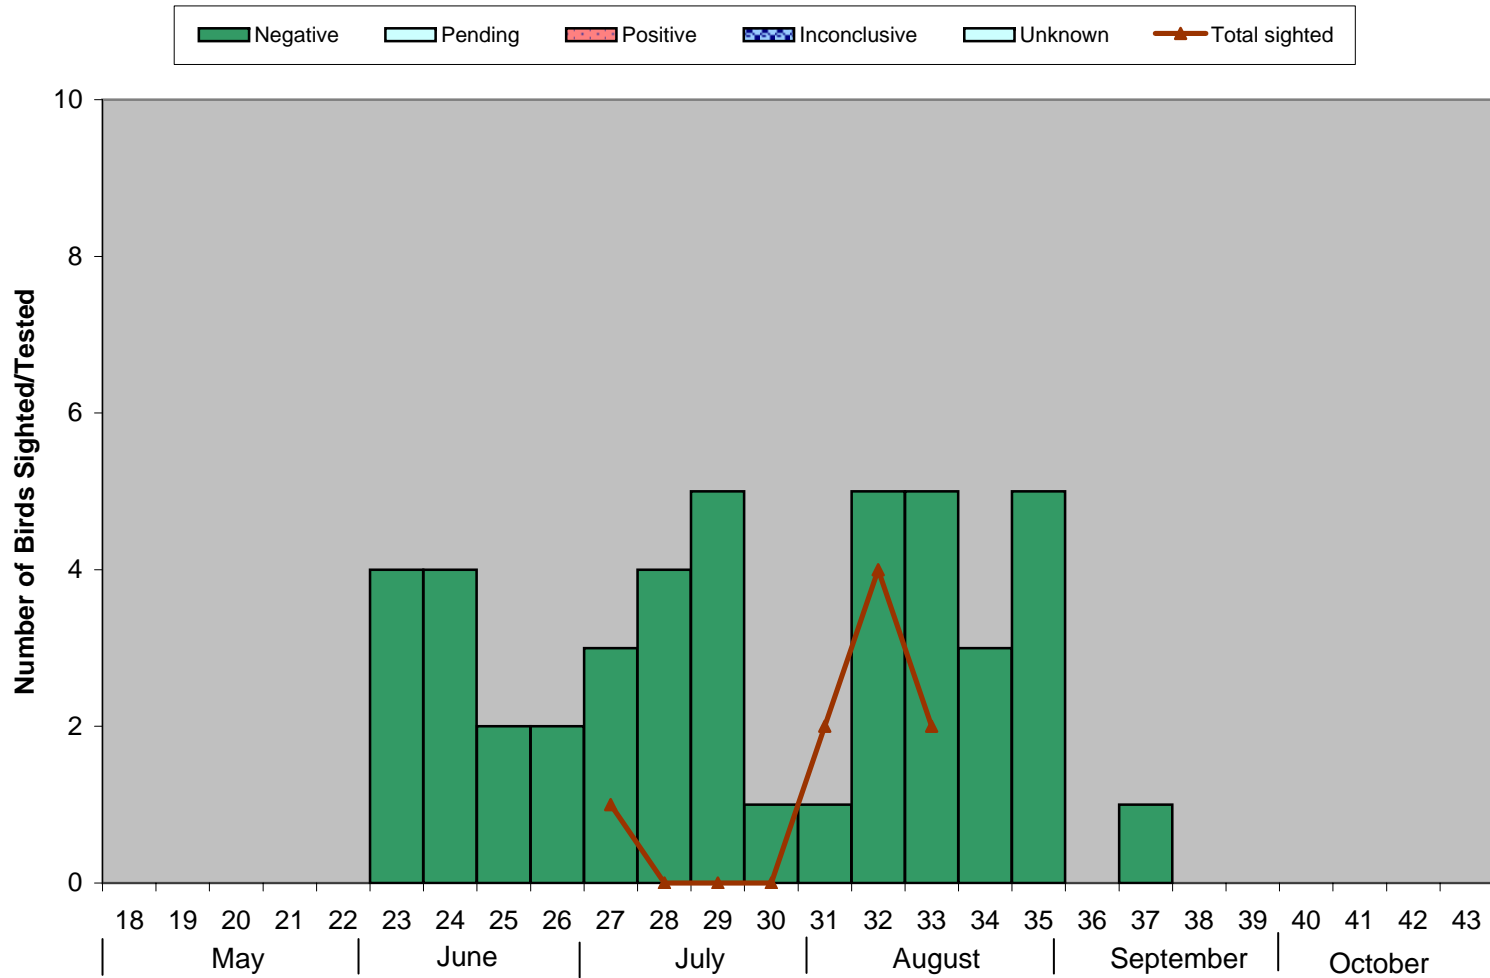

Comparison of Number of Birds Sighted and Birds Tested in Richmond, 2007

Bar Graph - Birds Tested n=(45)

Line Graph - Birds Sighted n=(9)

*0 birds submitted without data found;

Data up to and including Oct 6, 2007

Weeks run Sunday to Saturday

Week Number