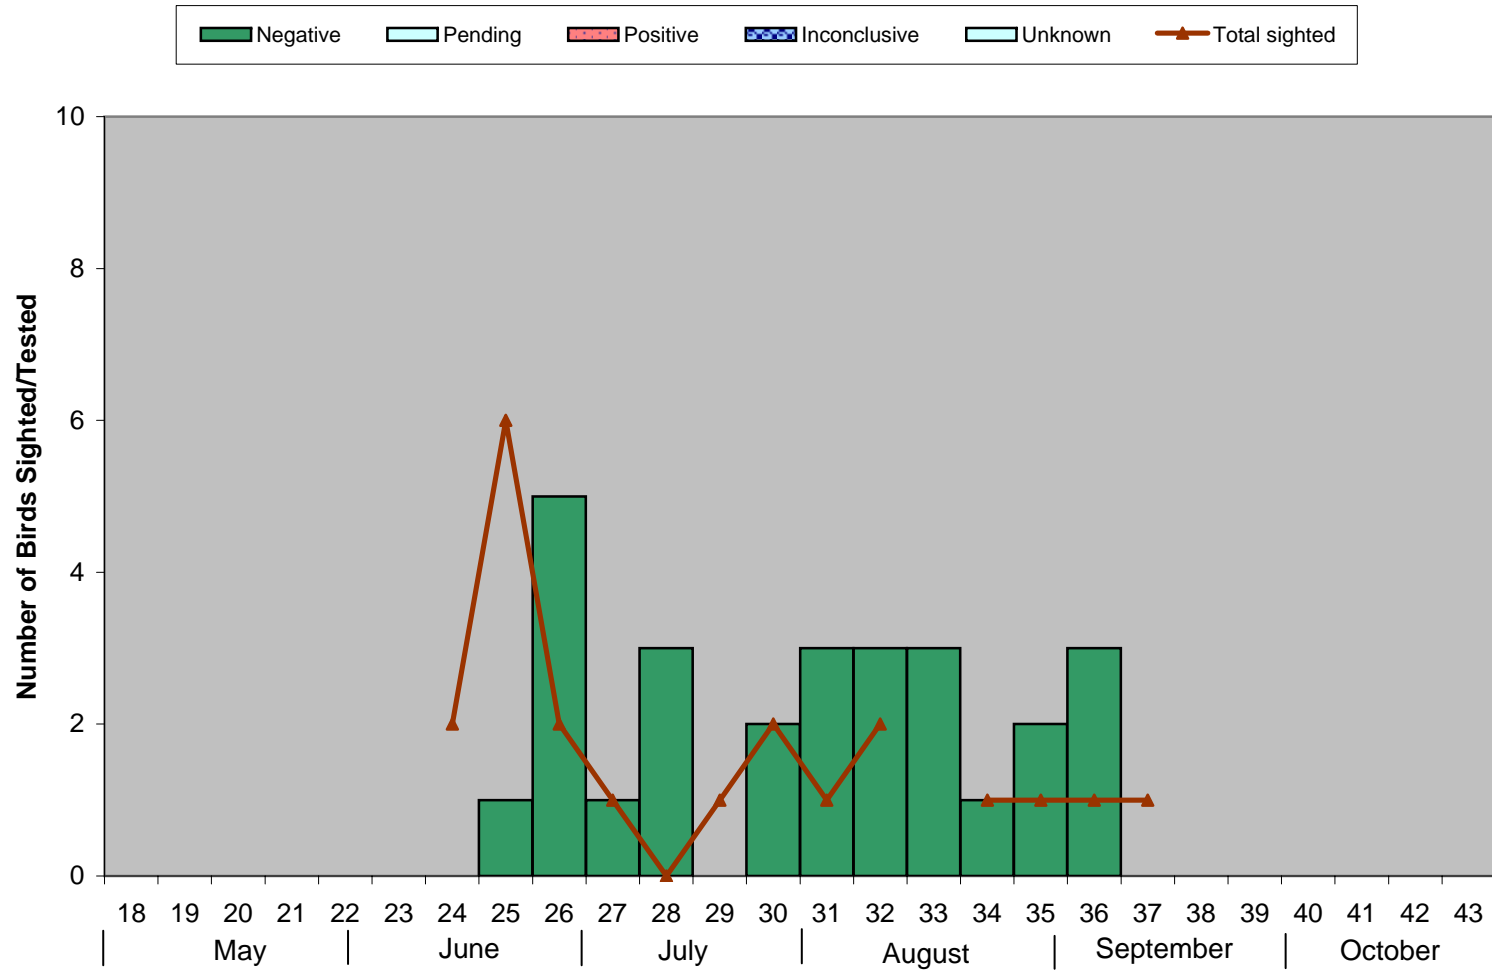

## Comparison of Number of Birds Sighted and Birds Tested in North Shore/Coast Garibaldi, 2007

Bar Graph - Birds Tested n=(27)

Line Graph - Birds Sighted n=(21)

**Week Number**

Data up to and including Oct 6, 2007

Weeks run Sunday to Saturday

\*0 birds submitted without data found;