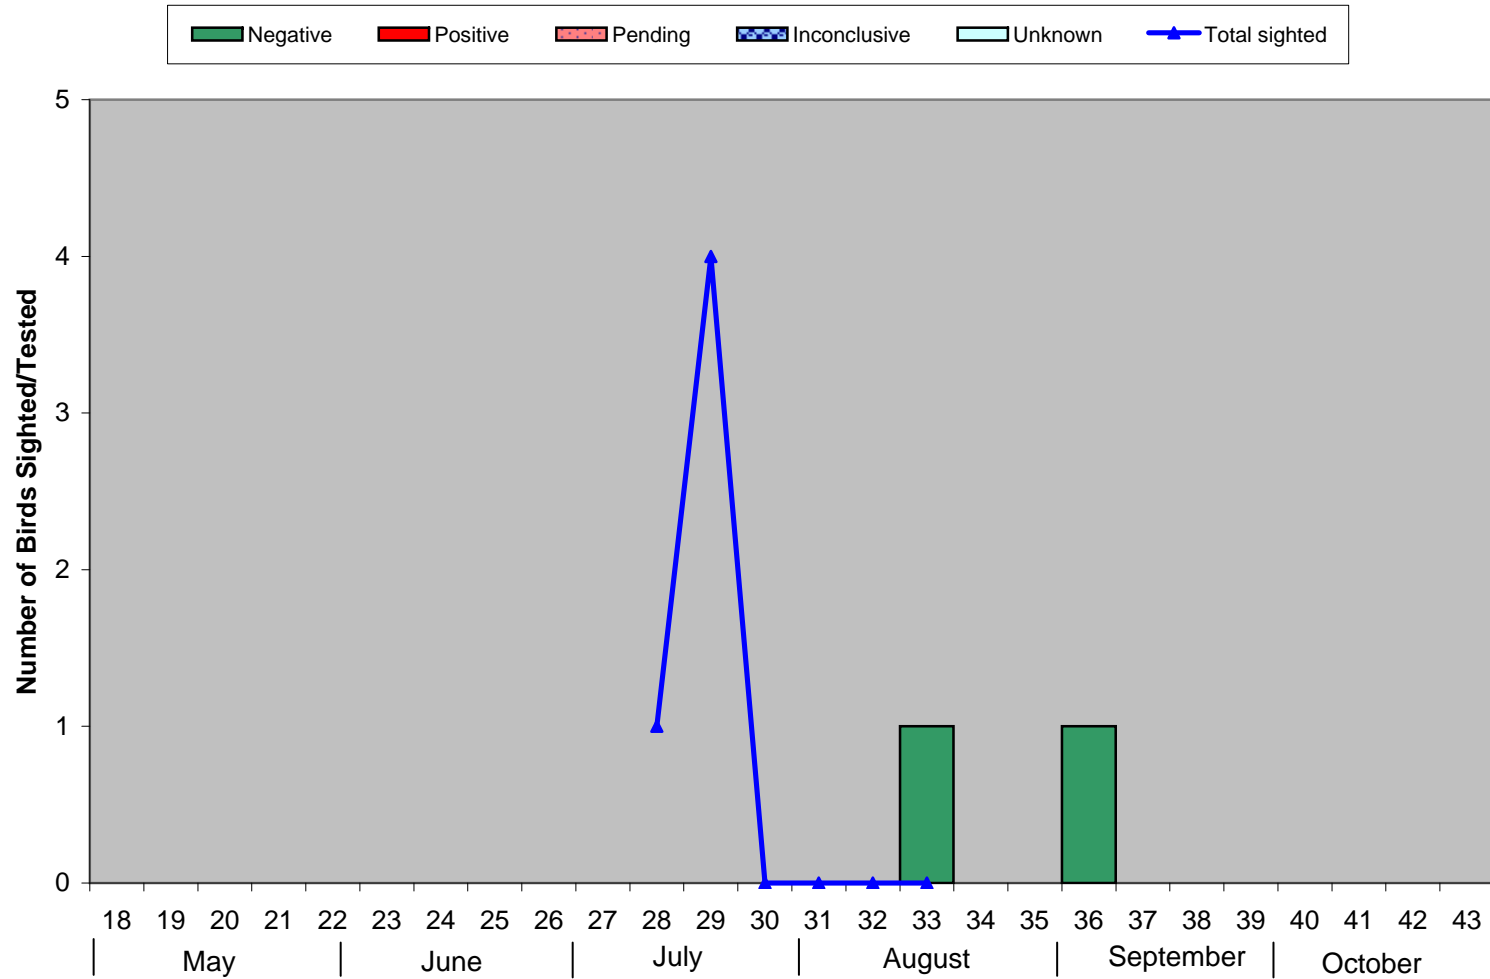

Comparison of Number of Birds Sighted and Birds Tested in South Vancouver Island, 2010

Bar Graph - Birds Tested n=(2)

Line Graph - Birds Sighted n=(6)

Week Number

Data up to and including Oct 2, 2010

Weeks run Sunday to Saturday

*0 birds submitted without data found;