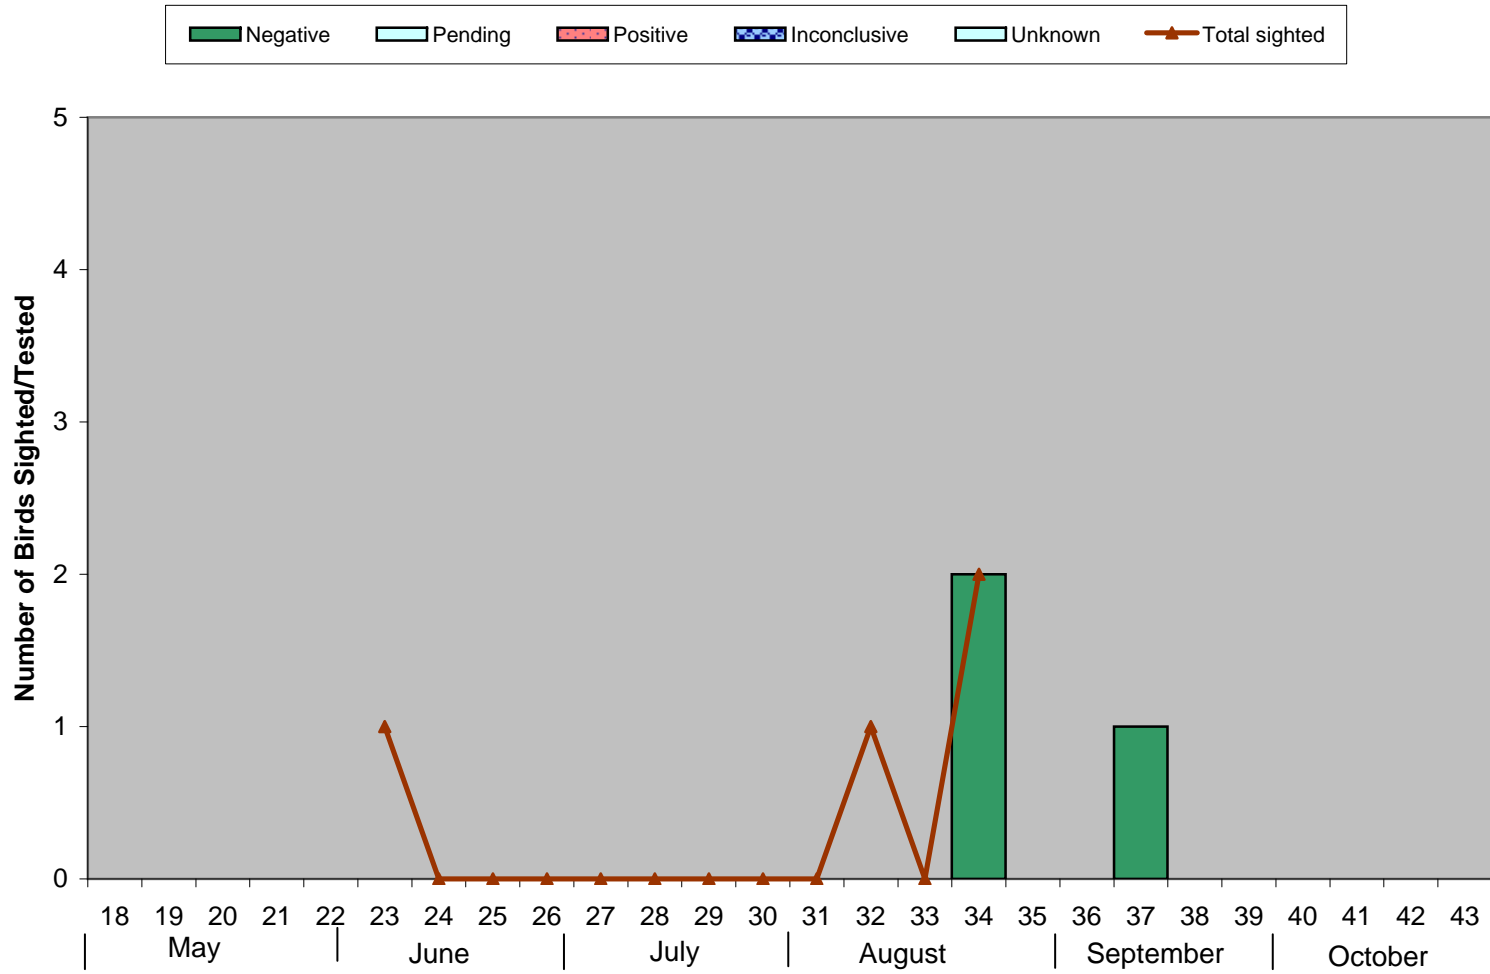

Comparison of Number of Birds Sighted and Birds Tested in Thompson Cariboo Shuswap, 2009

Bar Graph - Birds Tested n=(3)

Line Graph - Birds Sighted n=(4)

Week Number

Data up to and including Oct 3, 2009

Weeks run Sunday to Saturday

*0 birds submitted without data found;