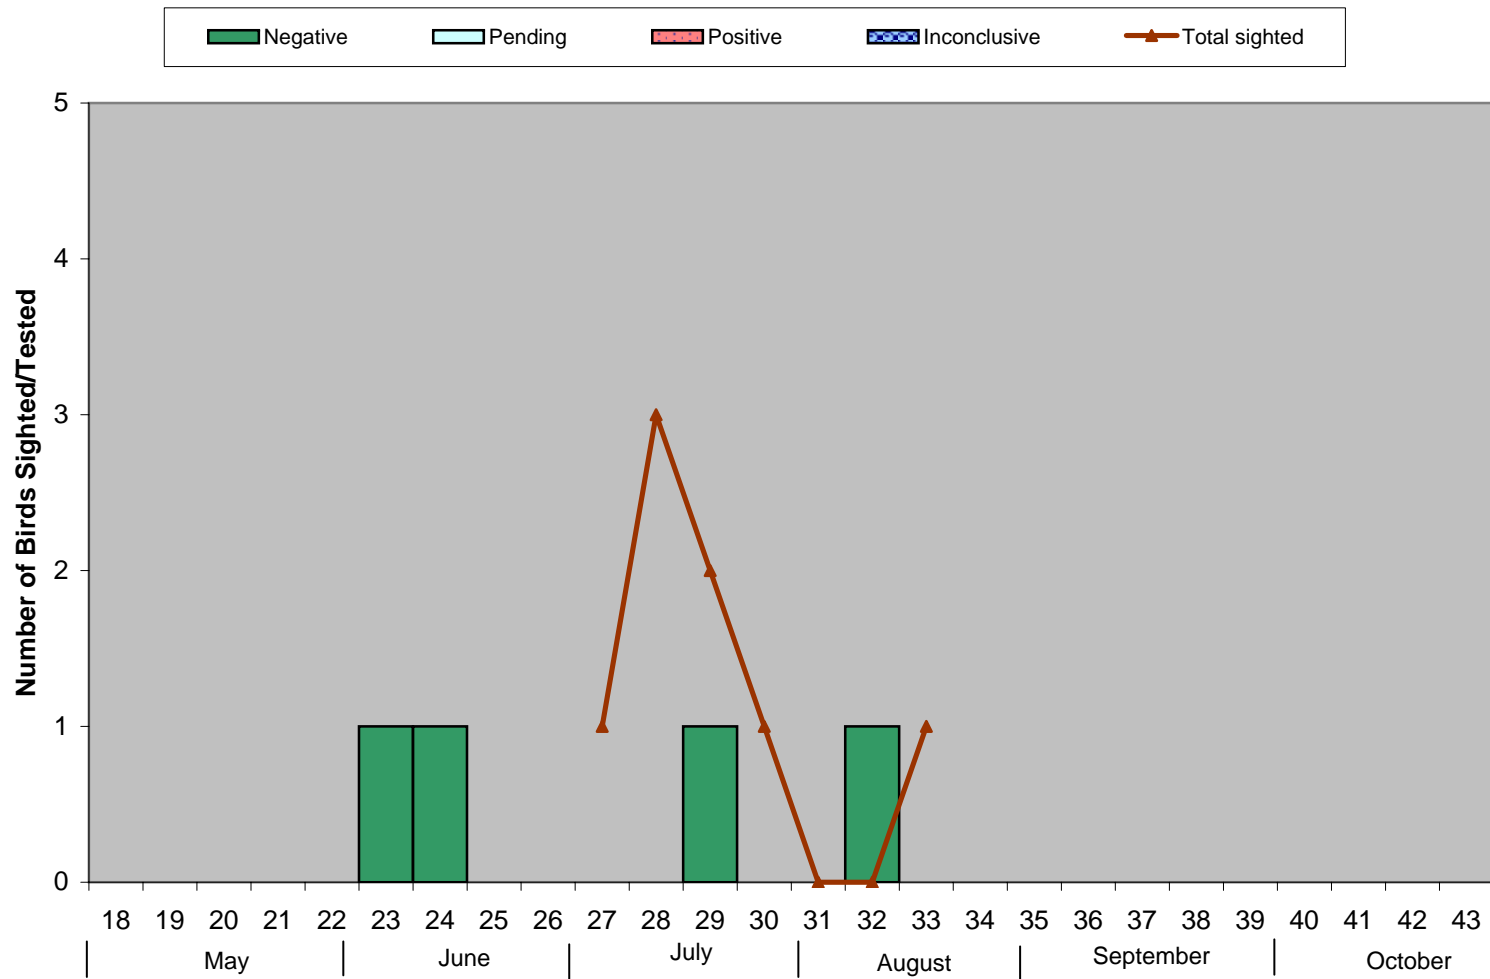

Comparison of Number of Birds Sighted and Birds Tested in Central Vancouver Island, 2008

Bar Graph - Birds Tested n=(4)

Line Graph - Birds Sighted n=(8)

Week Number

Data up to and including Oct 4, 2008

Weeks run Sunday to Saturday

*0 birds submitted without data found;