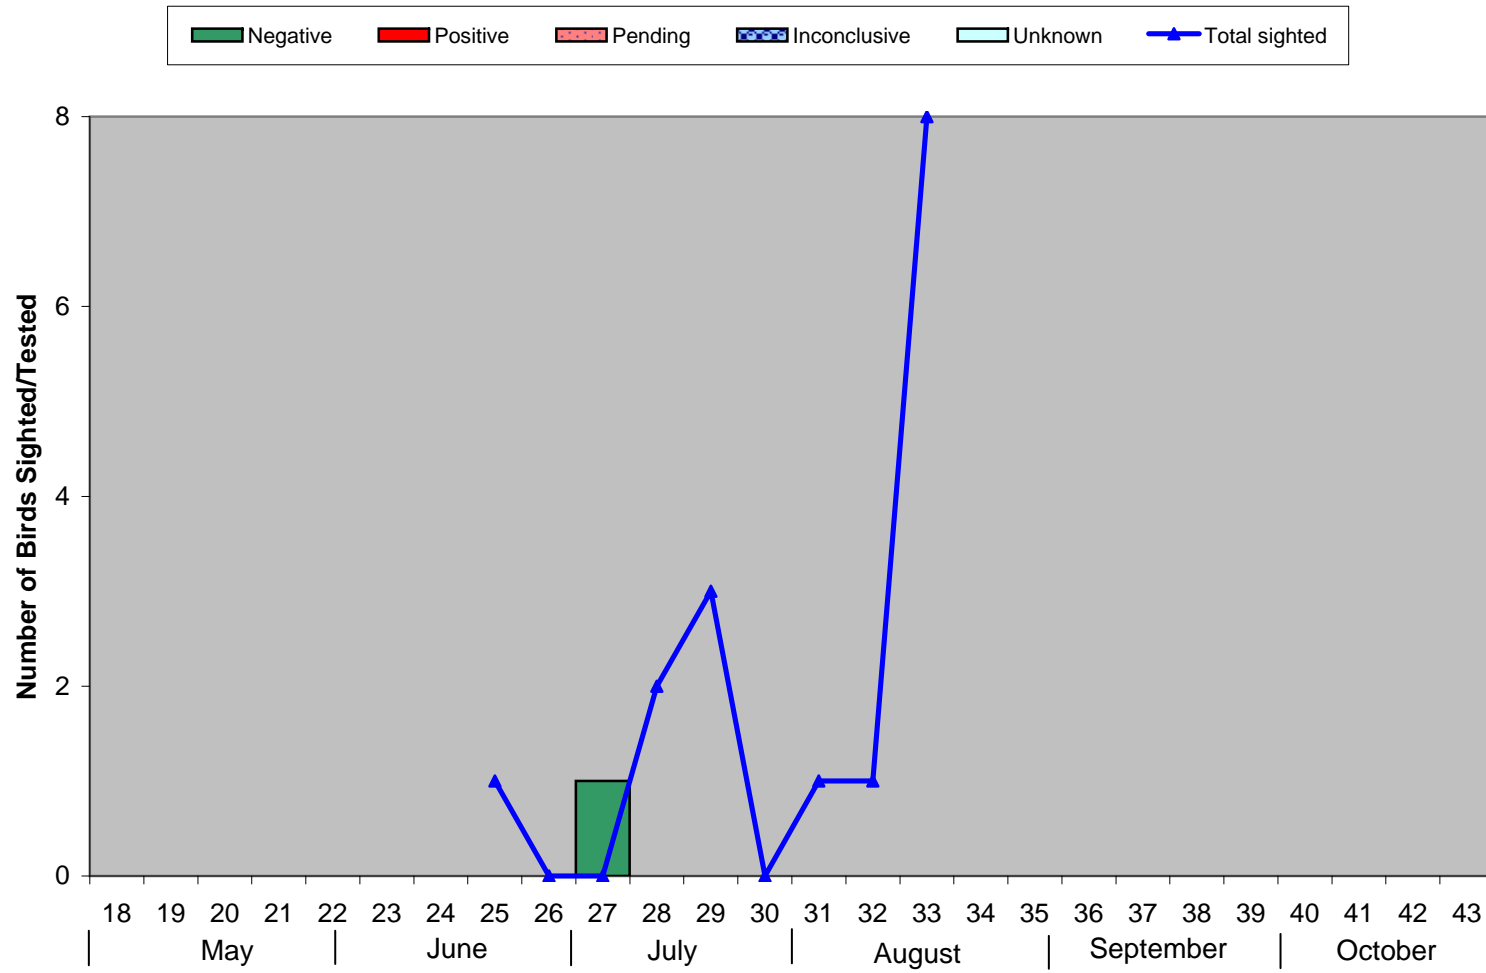

Comparison of Number of Birds Sighted and Birds Tested in North Shore/Coast Garibaldi, 2010

Bar Graph - Birds Tested n=(1)

Line Graph - Birds Sighted n=(22)

Week Number

Data up to and including Oct 2, 2010

Weeks run Sunday to Saturday

*0 birds submitted without data found;