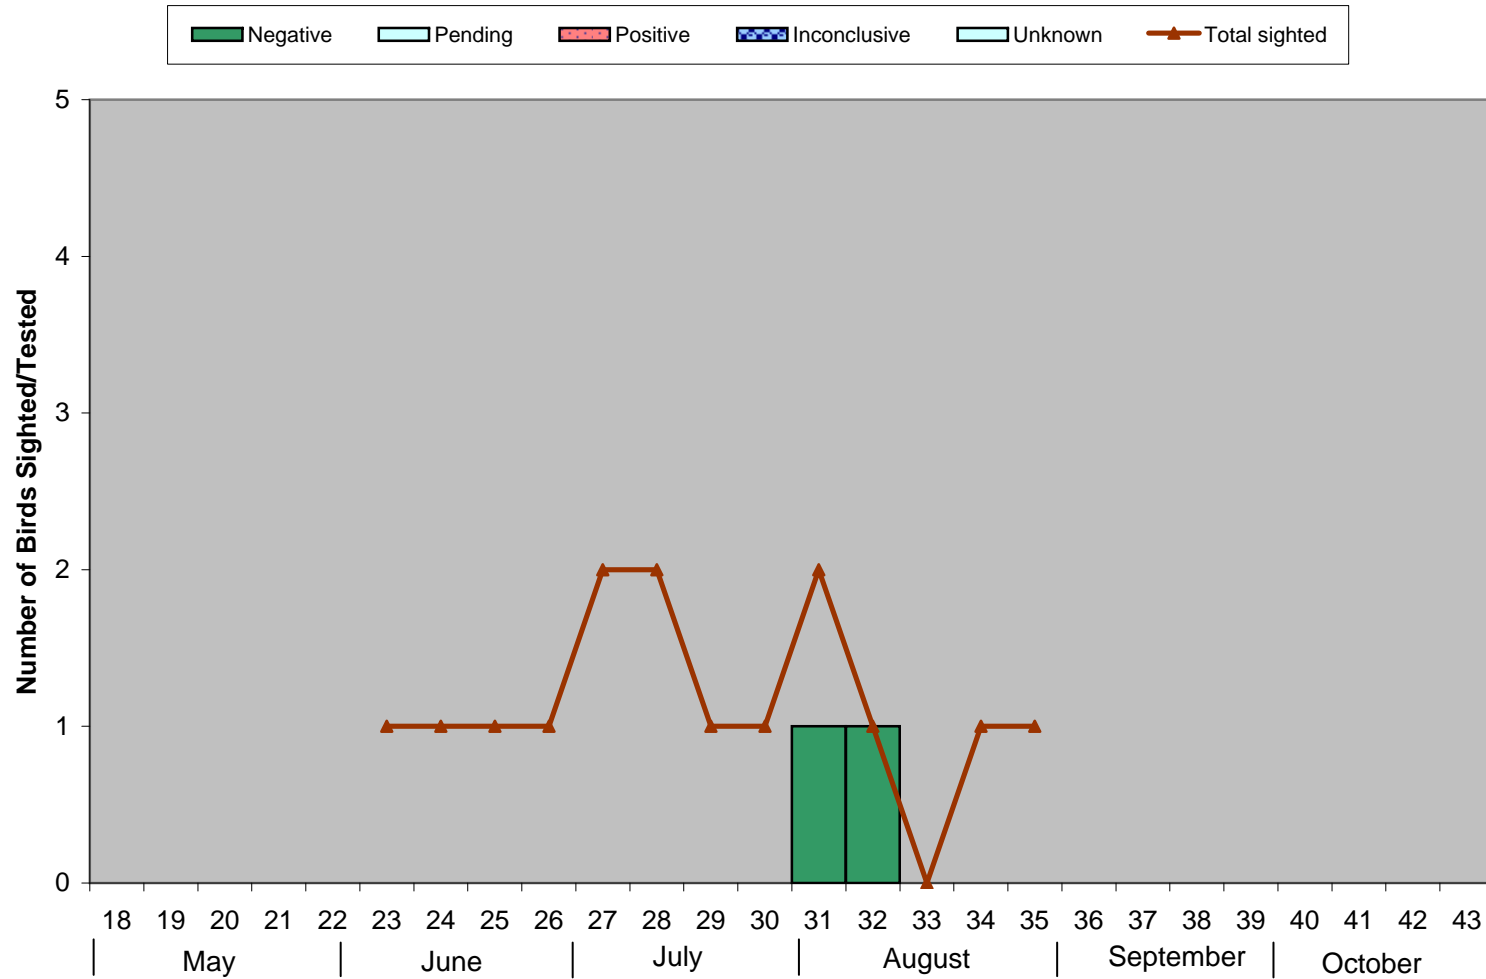

Comparison of Number of Birds Sighted and Birds Tested in South Vancouver Island, 2009

Bar Graph - Birds Tested n=(2)

Line Graph - Birds Sighted n=(15)

Week Number

Data up to and including Oct 3, 2009

Weeks run Sunday to Saturday

*0 birds submitted without data found;