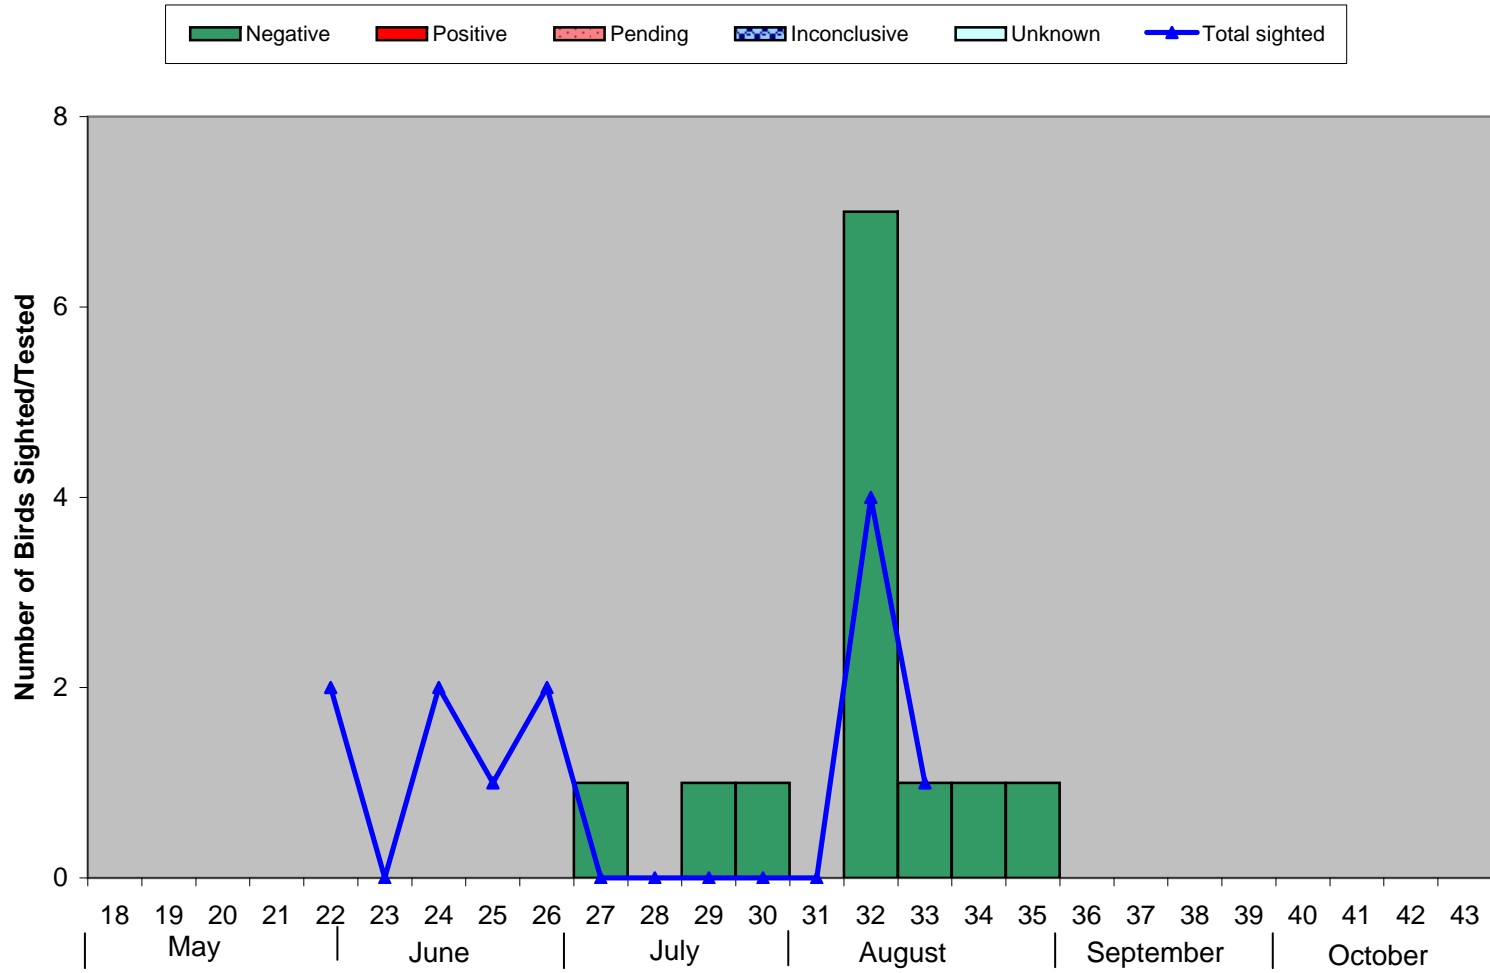

Comparison of Number of Birds Sighted and Birds Tested in Thompson Cariboo Shuswap, 2010

Bar Graph - Birds Tested n=(13)

Line Graph - Birds Sighted n=(12)

Week Number

Data up to and including Oct 2, 2010

Weeks run Sunday to Saturday

*0 birds submitted without data found;