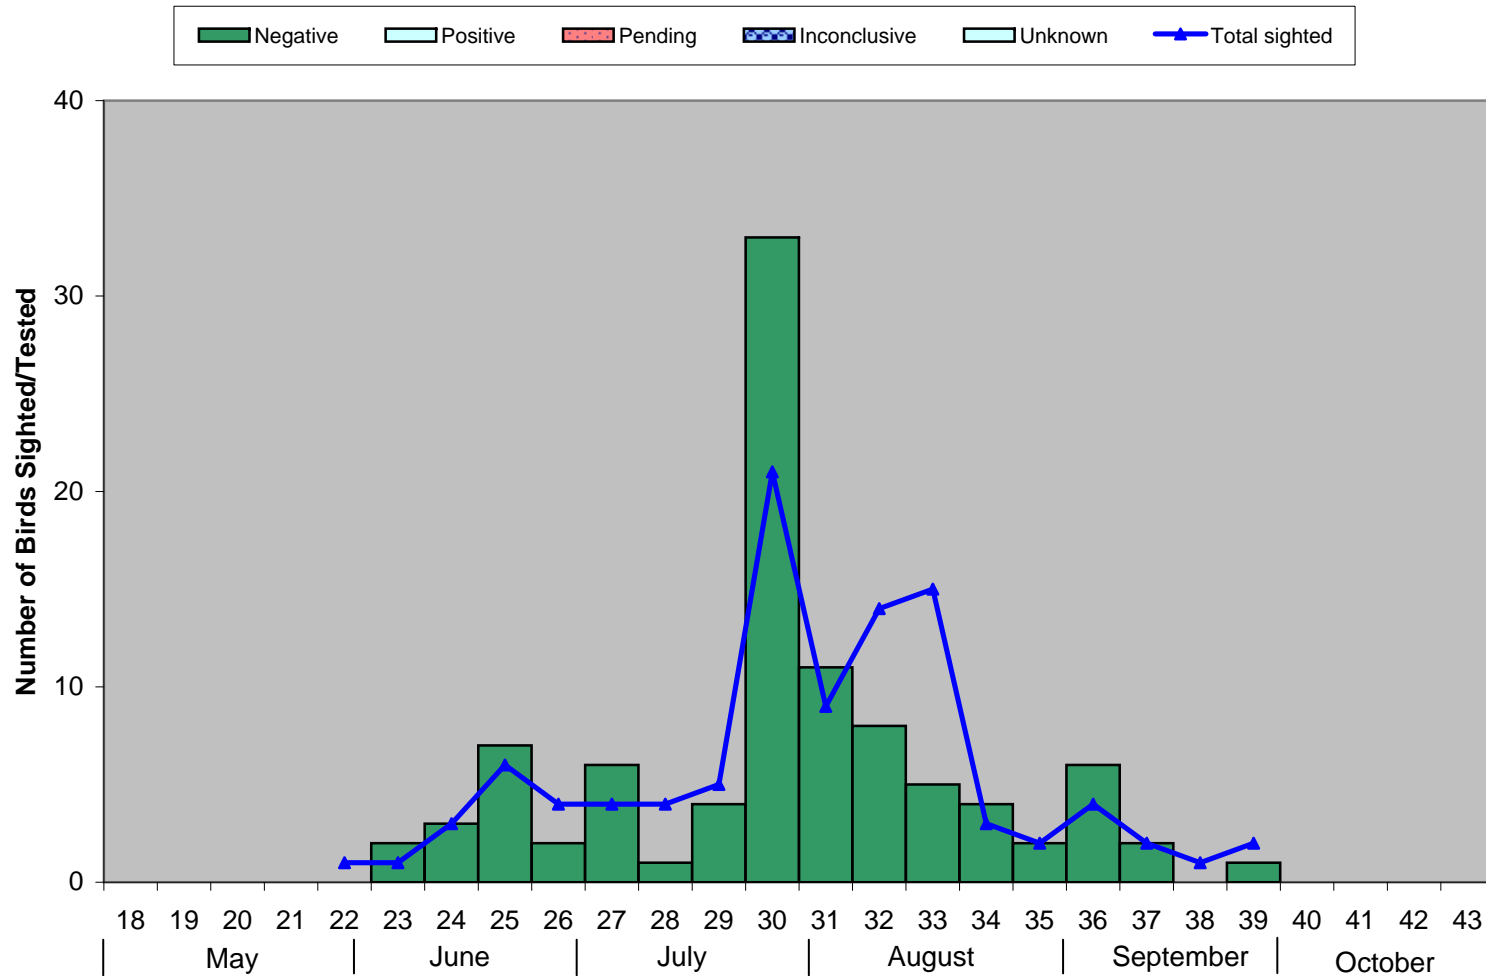

Comparison of Number of Birds Sighted and Birds Tested in Fraser South, 2010

Bar Graph - Birds Tested n=(97)

Line Graph - Birds Sighted n=(101)

*0 birds submitted without data found;

Week Number

Data up to and including Oct 2, 2010

Weeks run Sunday to Saturday