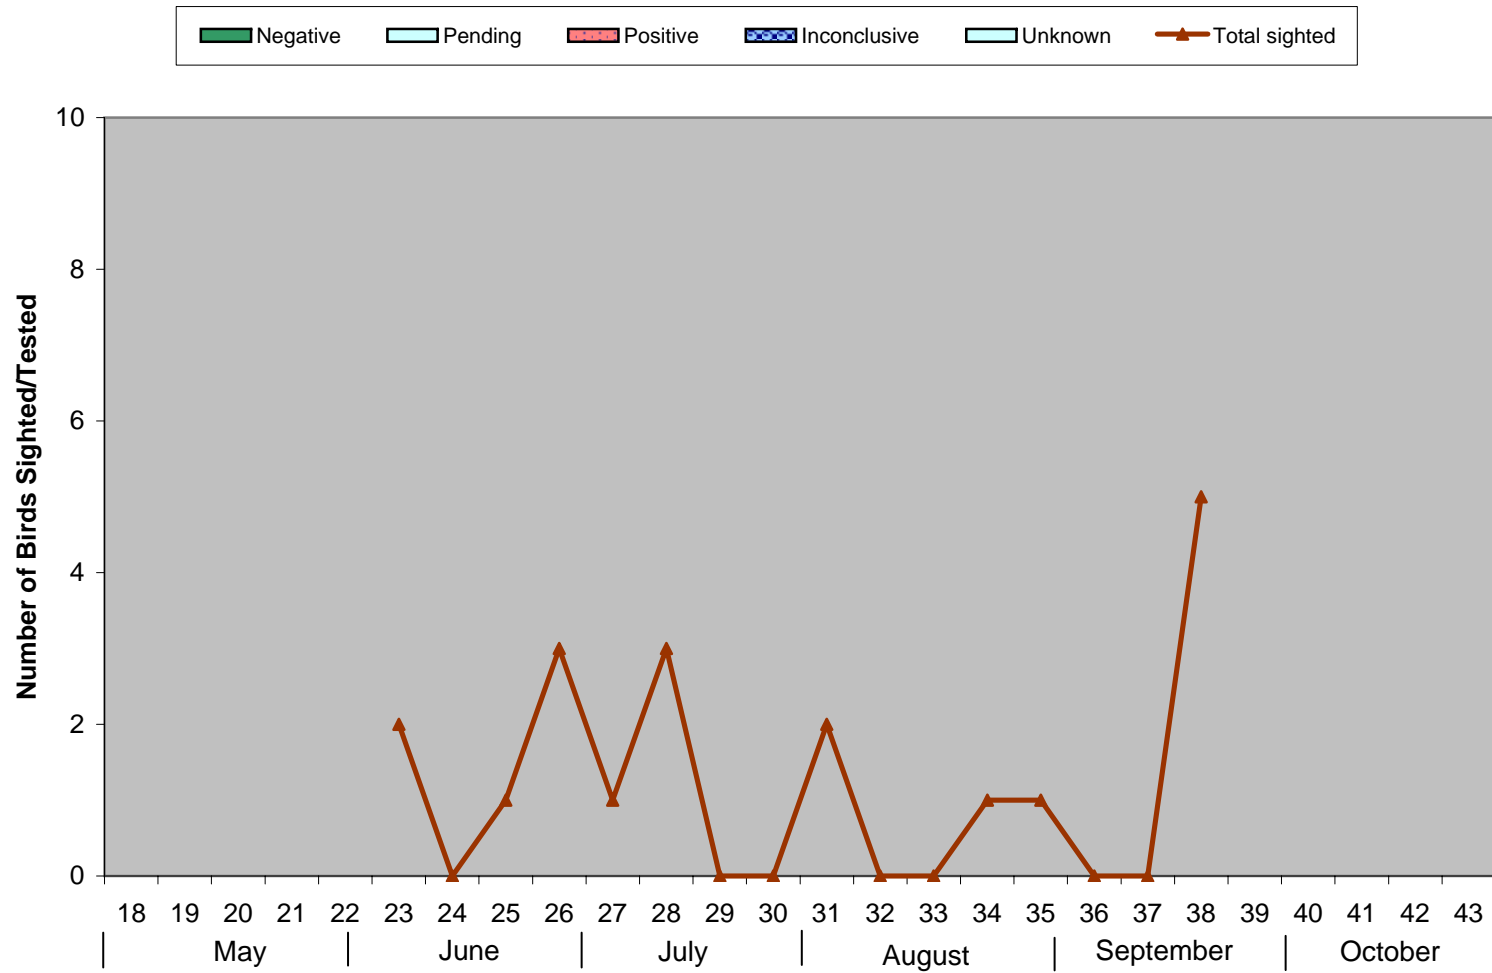

Comparison of Number of Birds Sighted and Birds Tested in North Shore/Coast Garibaldi, 2008

Bar Graph - Birds Tested n=(0)

Line Graph - Birds Sighted n=(19)

Week Number

Data up to and including Oct 4, 2008

Weeks run Sunday to Saturday

*0 birds submitted without data found;