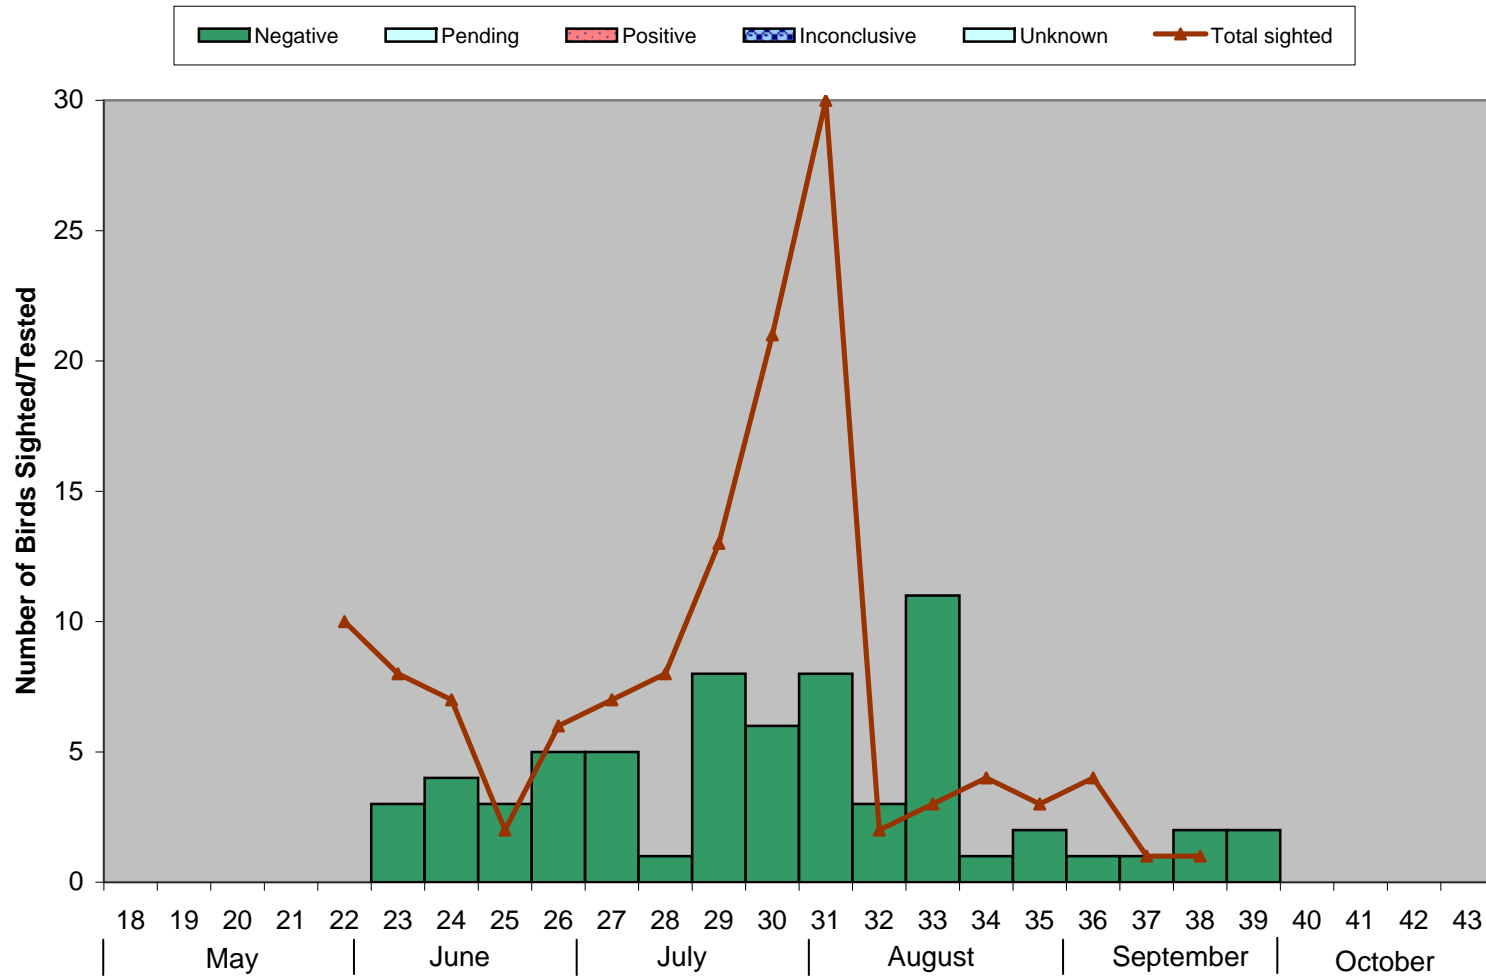

Comparison of Number of Birds Sighted and Birds Tested in Fraser South, 2009

Bar Graph - Birds Tested n=(66)

Line Graph - Birds Sighted n=(130)

*0 birds submitted without data found;

Week Number

Data up to and including Oct 3, 2009

Weeks run Sunday to Saturday