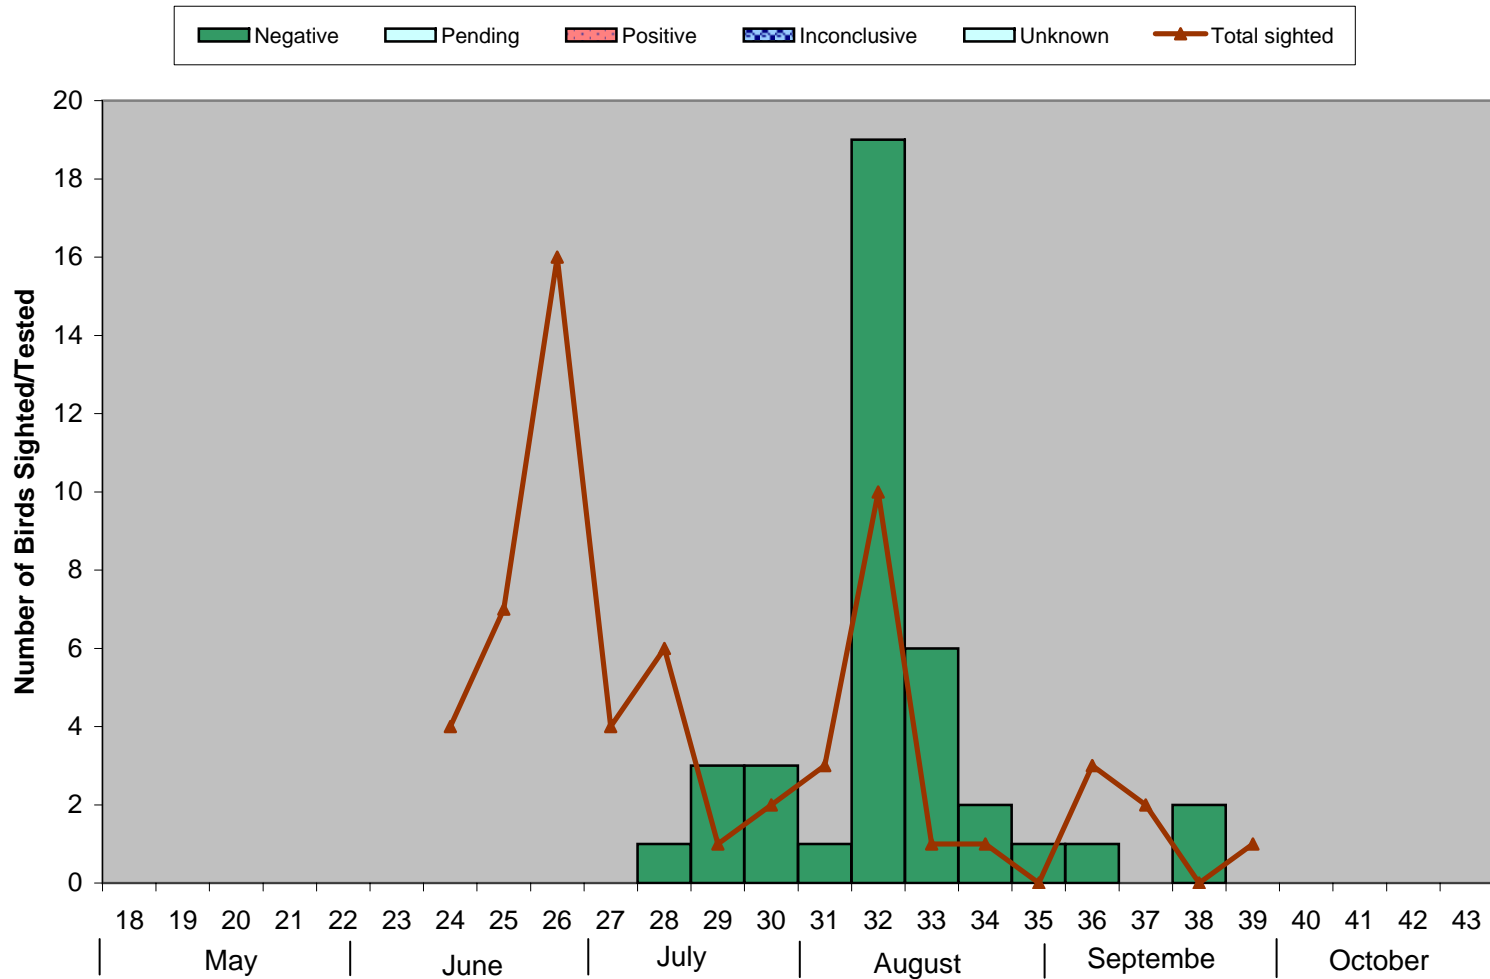

Comparison of Number of Birds Sighted and Birds Tested in Fraser East, 2008

Bar Graph - Birds Tested n=(39)

Week Number

Line Graph - Birds Sighted n=(61)

Data up to and including Oct 4, 2008

*0 birds submitted without data found;

Weeks run Sunday to Saturday